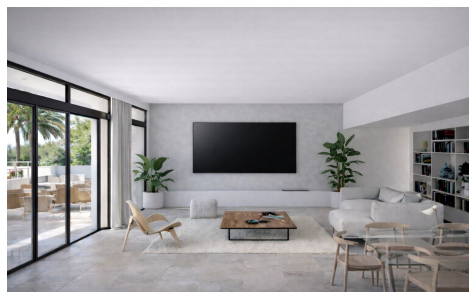

MLS11857M

Villa in Benitachell

€1,575,000

4

3

280m²

890m²

Luxury villa development for sale in Benitachell, Cumbre del Sol. 4 bedrooms, sea views, large swimming pool and close to Lady Elizabeth School.

Description

The villa is spread over two levels and has a practical layout. On the main floor, there is a spacious living and dining room with an open-plan kitchen, featuring a breakfast bar and utility room. The master bedroom has a dressing room and an en suite bathroom. There is also a second bedroom