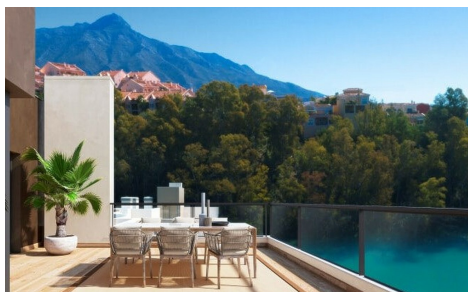

3

2

118m²

N/A

** Last Penthouse Available - Key Ready **

A private modern residential complex in the heart of the Golf Valley, Nueva Andalucía, just 5 kilometres from Puerto Banús.

This new residential complex comprises 98 apartments distributed throughout several three storey buildings in contemporary Mediterranean style.

The 2 and 3 bedroom apartments and the wonderful penthouses and duplex homes are surrounded by carefully landscaped gardens and four communal pools.

The project has been designed to ensure that all of the homes enjoy impressive panoramic views from the most spectacular terraces and living areas. Architecture in the communal areas is inspired