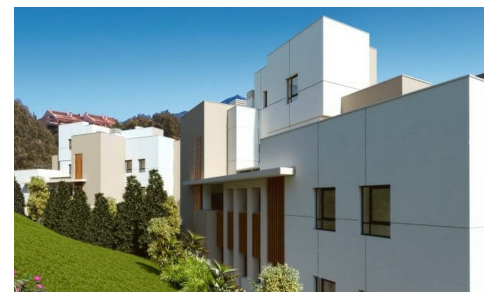

IM45613F

Penthouse in Nueva Andalucia

€950,000

3

2

118m²

N/A

**** Last Penthouse Available - Key Ready ****

A private modern residential complex in the heart of the Golf Valley, Nueva Andalucía, just 5 kilometres from Puerto Banús.

This new residential complex comprises 98 apartments distributed throughout several three storey buildings in contemporary Mediterranean style.

The 2 and 3 bedroom apartments and the wonderful penthouses and duplex homes are surrounded by carefully landscaped gardens and four communal pools.

The project has been designed to ensure that all of the homes enjoy impressive panoramic views from the most spectacular terraces and living areas. Architecture in the communal areas is inspired