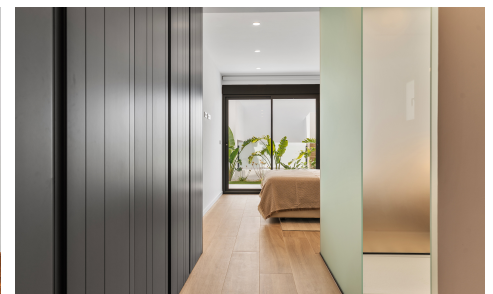

SM74535U

Apartment in Benitachell

€473,000

2

2

83m<sup>2</sup>

N/A

The Montecala Gardens development, located in Cumbre del Sol within the municipality of Benitatchell, between Jávea and Moraira, invites you to see the Costa Blanca from a different perspective. This apartment complex has been designed for those seeking a second home by the sea, surrounded by nature, tranquillity, and high-quality services throughout the year. Montecala Gardens stands out for its modern, functional, and sustainable design. Each block has a limited number of homes; only five apartments per building, ensuring privacy and tranquillity. The houses feature spacious terraces, private gardens, or solariums, depending on the apartment, and offer open views that strengthen connection with the natural environment. The apartments are fully equipped featuring... (Ask for More Details)