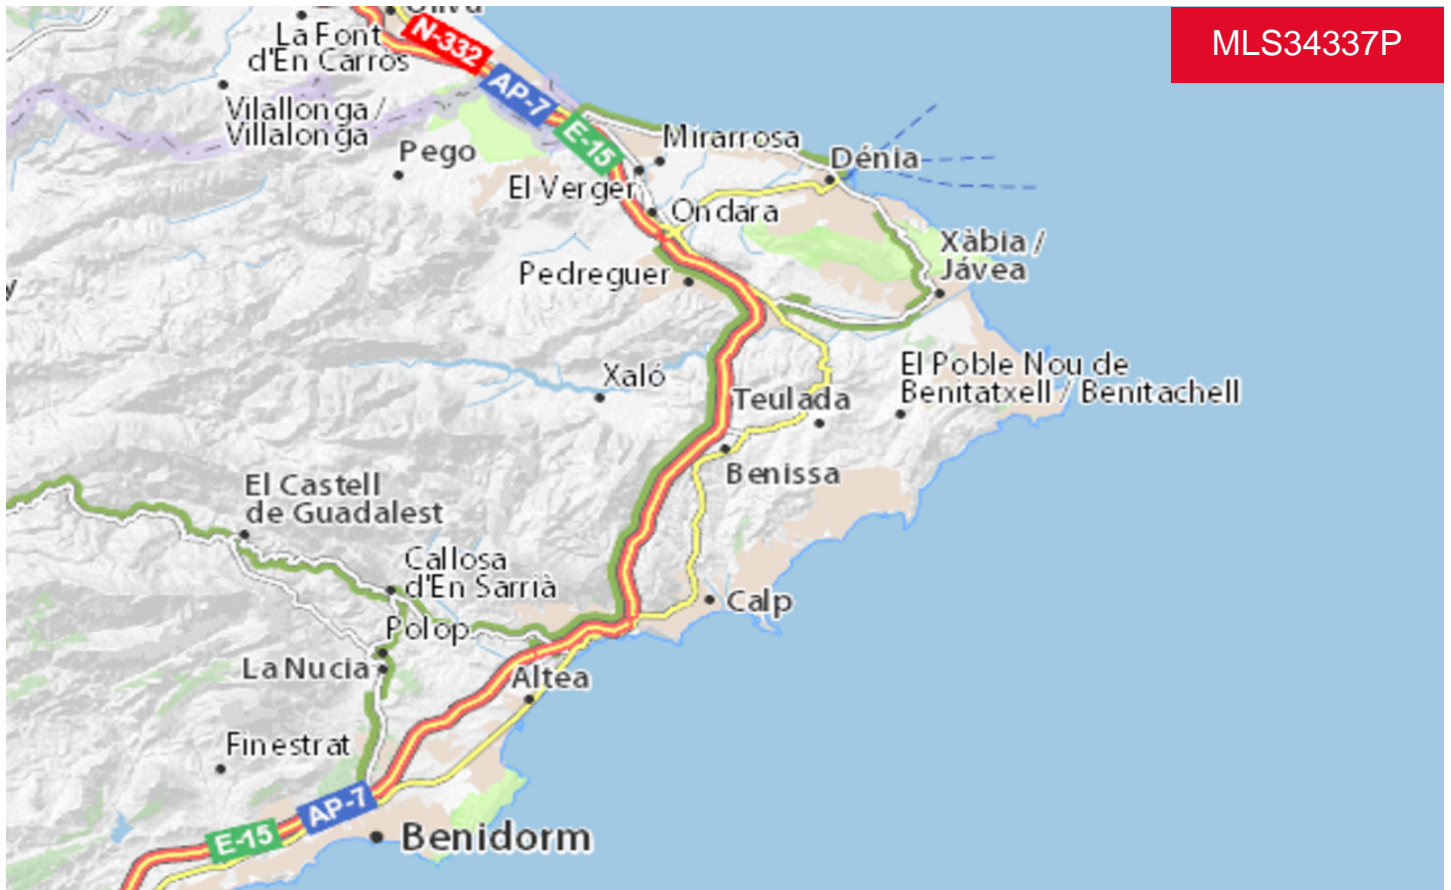

MLS34337P

Land a Plots in Benissa

€180,000

0

0

N/A

N/A

N/A

Large plot in Benissa Campo, 10 minutes from the center. There is a license to build.[IW]