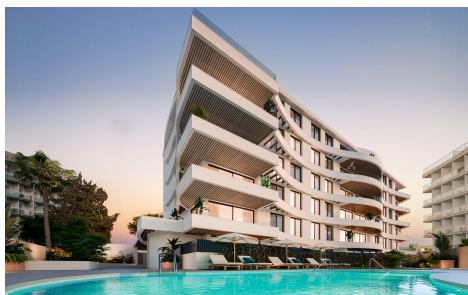

MLS88051F

Apartment in Benalmadena

€704,000

3

2

152m²

N/A

*** LUXURY LIVING BY THE SEA. YOUR GATEWAY TO COASTAL PARADISE OF PUERTO MARINA !!! Looking for your dream home by the stunning Costa del Sol?. Look no further!. An unparalleled opportunity to indulge in luxurious coastal living just a few steps from the Benalmadena Harbour. Located in the middle of the vibrant center of Benalmádena and next to its picturesque port, Puerto Marina, this new development offers the perfect mix of city and seaside luxury. A distinguished project that will house 33 apartments with one, two and three bedrooms, where elegance blends with the horizon. 33 Apartments with 1, 2 and 3 bedrooms. Spectacular panoramic views of the...(Ask for More Details!)