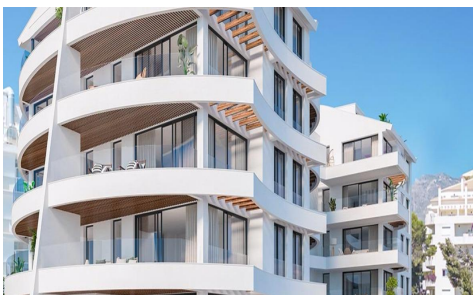

MLS78376Q

Apartment in Benalmadena

€858,000

3

2

152m²

N/A

*** LUXURY LIVING BY THE SEA. YOUR GATEWAY TO COASTAL PARADISE OF PUERTO MARINA !!! Looking for your dream home by the stunning Costa del Sol?. Look no further!. An unparalleled opportunity to indulge in luxurious coastal living just a few steps from the Benalmadena Harbour. Located in the middle of the vibrant center of Benalmádena and next to its picturesque port, Puerto Marina, this new development offers the perfect mix of city and seaside luxury. A distinguished project that will house 33 apartments with one, two and three bedrooms, where elegance blends with the horizon. 33 Apartments with 1, 2 and 3 bedrooms. Spectacular panoramic views of the...(Ask for More Details!)