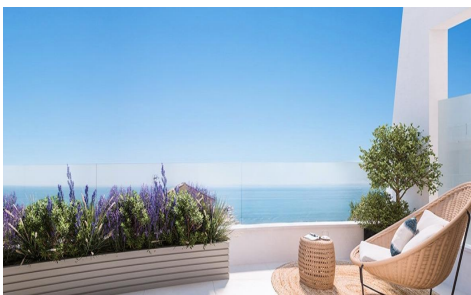

MLS61531Y

Apartment in Benalmadena

€805,000

2

2

110m²

N/A

*** LUXURY LIVING BY THE SEA. YOUR GATEWAY TO COASTAL PARADISE OF PUERTO MARINA !!! Looking for your dream home by the stunning Costa del Sol?. Look no further!. An unparalleled opportunity to indulge in luxurious coastal living just a few steps from the Benalmadena Harbour. Located in the middle of the vibrant center of Benalmádena and next to its picturesque port, Puerto Marina, this new development offers the perfect mix of city and seaside luxury. A distinguished project that will house 33 apartments with one, two and three bedrooms, where elegance blends with the horizon. 33 Apartments with 1, 2 and 3 bedrooms. Spectacular panoramic views of the...(Ask for More Details!)