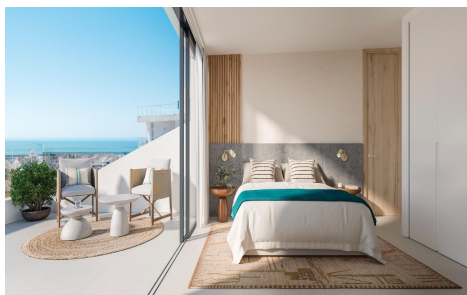

MLS61531Y

Apartment in Benalmadena

€805,000

2

2

110m²

N/A

*** LUXURY LIVING BY THE SEA. YOUR GATEWAY TO COASTAL PARADISE OF PUERTO MARINA !!! Looking for your dream home by the stunning Costa del Sol?. Look no further!. An unparalleled opportunity to indulge in luxurious coastal living just a few steps from the Benalmadena Harbour. Located in the middle of the vibrant center of Benalmádena and next to its picturesque port, Puerto Marina, this new development offers the perfect mix of city and seaside luxury. A distinguished project that will house 33 apartments with one, two and three bedrooms, where elegance blends with the horizon. 33 Apartments with 1, 2 and 3 bedrooms. Spectacular panoramic views of the...(Ask for More Details!)