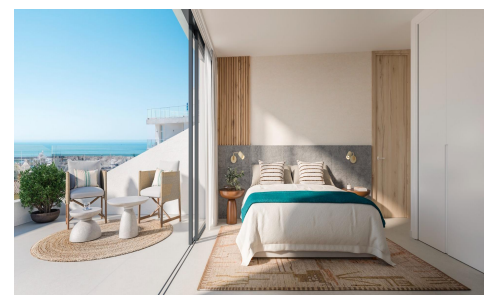

MLS39316E

Apartment in Benalmadena

€1,038,000

2

2

114m²

N/A

*** PENTHOUSE WITH BEAUTIFUL VIEWS OF THE SEA AND THE BAY OF PUERTO MARINA. A GEM !!! *** LUXURY LIVING BY THE SEA. YOUR GATEWAY TO COASTAL PARADISE OF PUERTO MARINA !!! Looking for your dream home by the stunning Costa del Sol?. Look no further!. An unparalleled opportunity to indulge in luxurious coastal living just a few steps from the Benalmadena Harbour. Located in the middle of the vibrant center of Benalmádena and next to its picturesque port, Puerto Marina, this new development offers the perfect mix of city and seaside luxury. A distinguished project that will house 33 apartments with one, two and three bedrooms, where elegance...(Ask for More Details!)