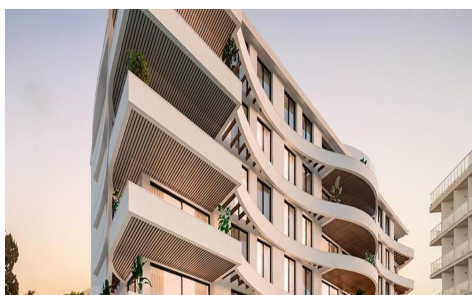

MLS39316E

Apartment in Benalmadena

€1,038,000

2

2

114m²

N/A

*** PENTHOUSE WITH BEAUTIFUL VIEWS OF THE SEA AND THE BAY OF PUERTO MARINA. A GEM !!! *** LUXURY LIVING BY THE SEA. YOUR GATEWAY TO COASTAL PARADISE OF PUERTO MARINA !!! Looking for your dream home by the stunning Costa del Sol?. Look no further!. An unparalleled opportunity to indulge in luxurious coastal living just a few steps from the Benalmadena Harbour. Located in the middle of the vibrant center of Benalmádena and next to its picturesque port, Puerto Marina, this new development offers the perfect mix of city and seaside luxury. A distinguished project that will house 33 apartments with one, two and three bedrooms, where elegance...(Ask for More Details!)