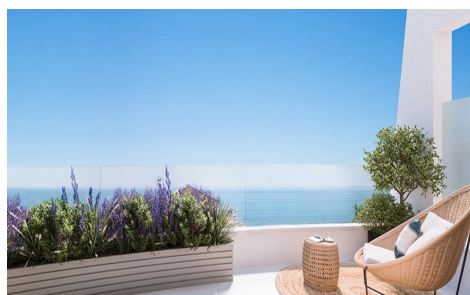

MLS39316E

Apartment in Benalmadena

€1,038,000

2

2

114m²

N/A

*** PENTHOUSE WITH BEAUTIFUL VIEWS OF THE SEA AND THE BAY OF PUERTO MARINA. A GEM !!! *** LUXURY LIVING BY THE SEA. YOUR GATEWAY TO COASTAL PARADISE OF PUERTO MARINA !!! Looking for your dream home by the stunning Costa del Sol?. Look no further!. An unparalleled opportunity to indulge in luxurious coastal living just a few steps from the Benalmadena Harbour. Located in the middle of the vibrant center of Benalmádena and next to its picturesque port, Puerto Marina, this new development offers the perfect mix of city and seaside luxury. A distinguished project that will house 33 apartments with one, two and three bedrooms, where elegance...(Ask for More Details!)