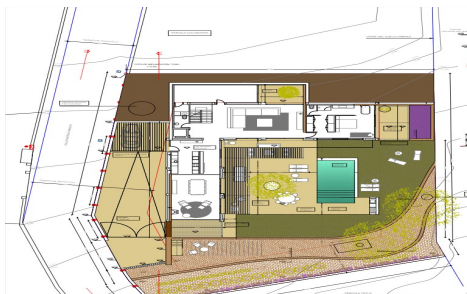

4

5

675m²

1,079m²

This beautiful Mediterranean new build villa is located on a sloping plot of 1079 m2 which coincides with an excellent south-east orientation and offers beautiful views of the sea and the Peñon de Ifach. The exceptional thing about this plot is that it borders rustic land, so we have a house on urban land with the feeling of living in a Mediterranean forest with sea views. The decision was made to move as little earth as possible and to blend the villa into the natural relief of the plot. The house is designed in an L-shape which frees up the maximum space within the plot. One wing has two floors,...(Ask for More Details!)