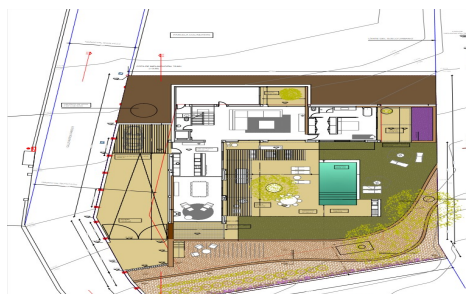

4

5

675m²

1,079m²

This beautiful Mediterranean new build villa is located on a sloping plot of 1079 m2 which coincides with an excellent south-east orientation and offers beautiful views of the sea and the Peñon de Ifach. The exceptional thing about this plot is that it borders rustic land, so we have a house on urban land with the feeling of living in a Mediterranean forest with sea views. The decision was made to move as little earth as possible and to blend the villa into the natural relief of the plot. The house is designed in an L-shape which frees up the maximum space within the plot. One wing has two floors,...(Ask for More Details!)