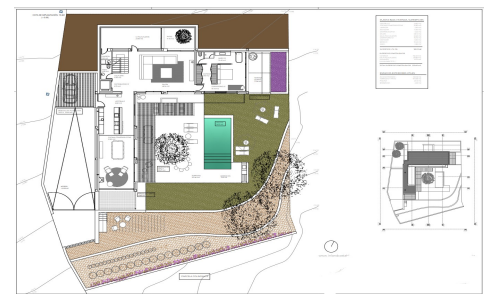

4

5

675m²

1,079m²

This beautiful Mediterranean new build villa is located on a sloping plot of 1079 m2 which coincides with an excellent south-east orientation and offers beautiful views of the sea and the Peñon de Ifach. The exceptional thing about this plot is that it borders rustic land, so we have a house on urban land with the feeling of living in a Mediterranean forest with sea views. The decision was made to move as little earth as possible and to blend the villa into the natural relief of the plot. The house is designed in an L-shape which frees up the maximum space within the plot. One wing has two floors,...(Ask for More Details!)