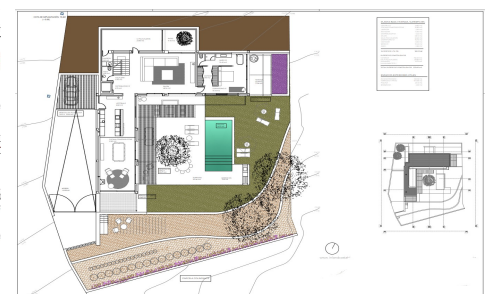

4

5

675m²

1,079m²

This beautiful Mediterranean new build villa is located on a sloping plot of 1079 m2 which coincides with an excellent south-east orientation and offers beautiful views of the sea and the Peñon de Ifach. The exceptional thing about this plot is that it borders rustic land, so we have a house on urban land with the feeling of living in a Mediterranean forest with sea views. The decision was made to move as little earth as possible and to blend the villa into the natural relief of the plot. The house is designed in an L-shape which frees up the maximum space within the plot. One wing has two floors,...(Ask for More Details!)