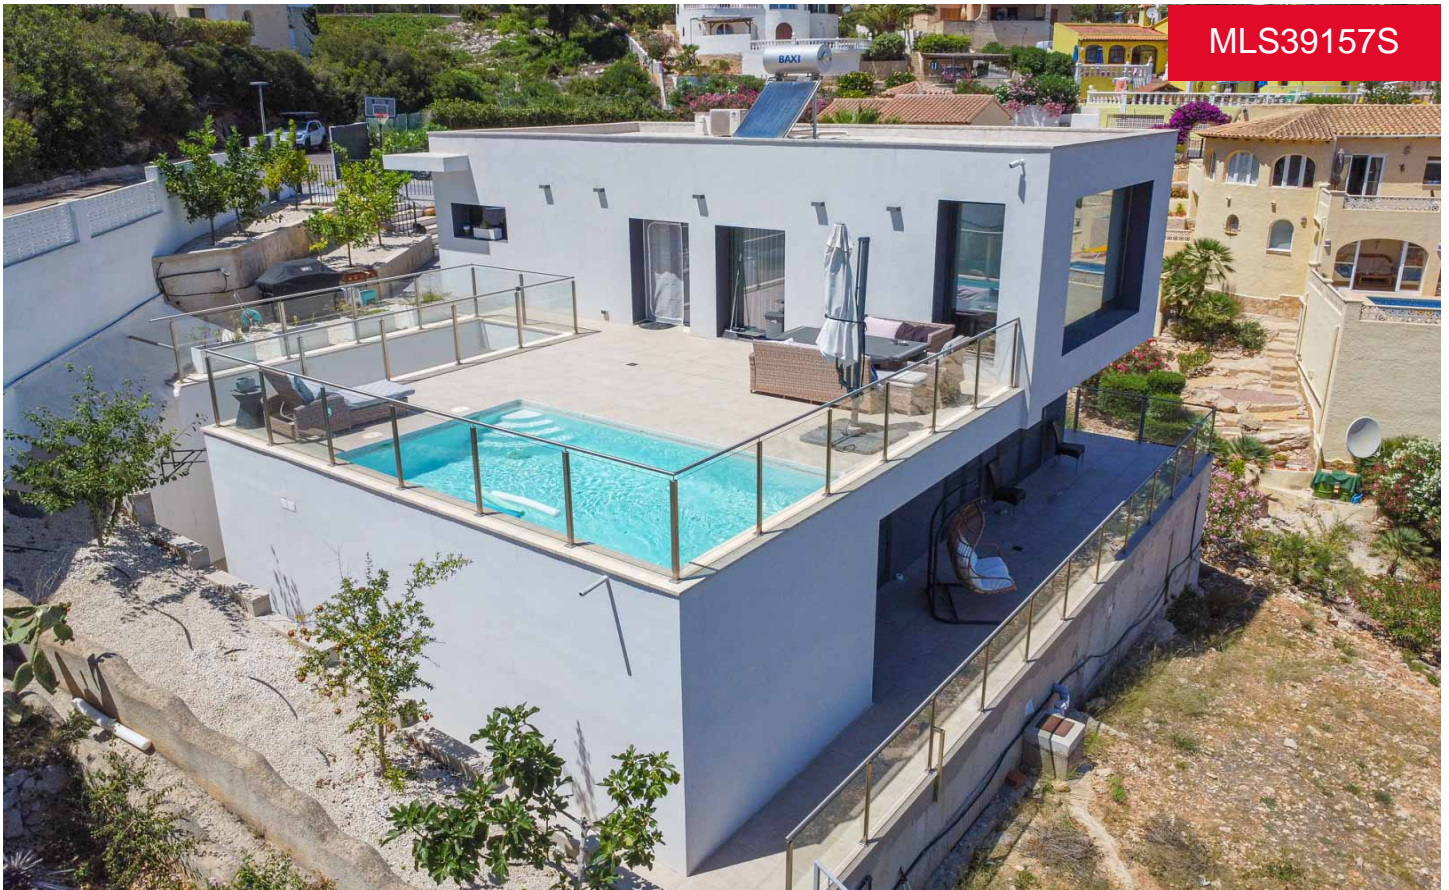

MLS39157S

**Villa in Benitachell**

**€950,000**

4

3

199m<sup>2</sup>

836m<sup>2</sup>

This fantastic modern villa is located in Cumbre del Sol and offers stunning sea views. The villa was built in 2020 with high-quality materials and is distributed over two floors. An automatic gate provides access to the property where parking is provided for 1 car and a motorcycle. A few steps down is the entrance to the villa. You enter a hall with built-in wardrobes and a guest toilet. Oriented towards the south is a spacious living-dining room with an open kitchen with a cooking island. The kitchen is made of unique materials imported from Canada and is equipped with all MIELE brand electrical appliances. The large windows ensure that...(Ask for More Details!)