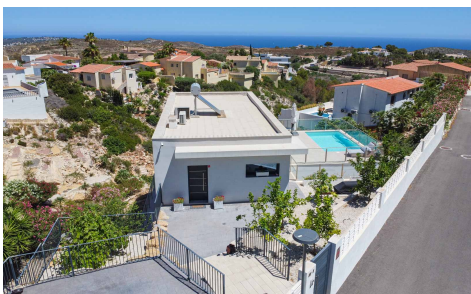

MLS39157S

**Villa in Benitachell**

**€950,000**

4

3

199m<sup>2</sup>

836m<sup>2</sup>

This fantastic modern villa is located in Cumbre del Sol and offers stunning sea views. The villa was built in 2020 with high-quality materials and is distributed over two floors. An automatic gate provides access to the property where parking is provided for 1 car and a motorcycle. A few steps down is the entrance to the villa. You enter a hall with built-in wardrobes and a guest toilet. Oriented towards the south is a spacious living-dining room with an open kitchen with a cooking island. The kitchen is made of unique materials imported from Canada and is equipped with all MIELE brand electrical appliances. The large windows ensure that...(Ask for More Details!)