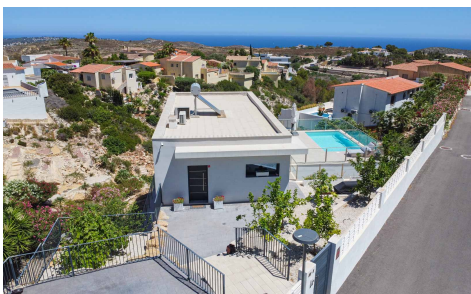

MLS39157S

Villa in Benitachell

€950,000

4

3

199m<sup>2</sup>

836m<sup>2</sup>

This fantastic modern villa is located in Cumbre del Sol and offers stunning sea views. The villa was built in 2020 with high-quality materials and is distributed over two floors. An automatic gate provides access to the property where parking is provided for 1 car and a motorcycle. A few steps down is the entrance to the villa. You enter a hall with built-in wardrobes and a guest toilet. Oriented towards the south is a spacious living-dining room with an open kitchen with a cooking island. The kitchen is made of unique materials imported from Canada and is equipped with all MIELE brand electrical appliances. The large windows ensure that...(Ask for More Details!)