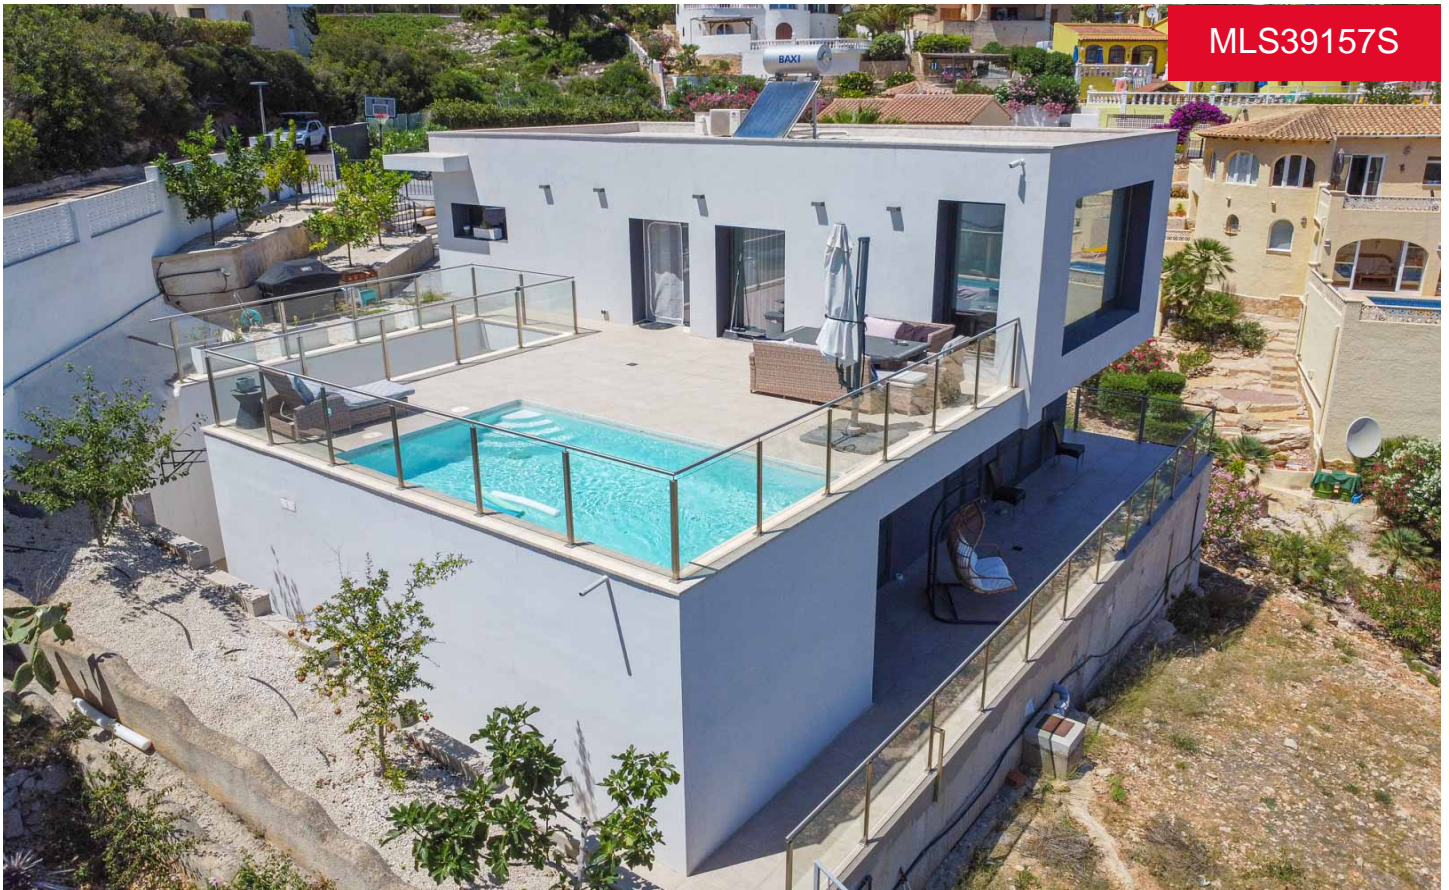

MLS39157S

Villa in Benitachell

€950,000

4

3

199m<sup>2</sup>

836m<sup>2</sup>

This fantastic modern villa is located in Cumbre del Sol and offers stunning sea views. The villa was built in 2020 with high-quality materials and is distributed over two floors. An automatic gate provides access to the property where parking is provided for 1 car and a motorcycle. A few steps down is the entrance to the villa. You enter a hall with built-in wardrobes and a guest toilet. Oriented towards the south is a spacious living-dining room with an open kitchen with a cooking island. The kitchen is made of unique materials imported from Canada and is equipped with all MIELE brand electrical appliances. The large windows ensure that...(Ask for More Details!)