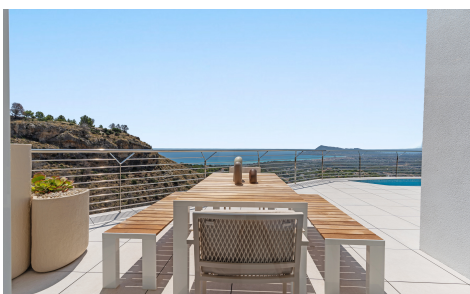

SM73807F

Villa in Altea

€2,146,000

4

5

405m²

N/A

Blanc-19, located in Altea, is a four-story house beautifully situated between the blue sea and the green pine forest. Its design harmonizes with the surrounding landscape, offering breathtaking views of the Mediterranean, coastal forests, and the urban profile of Benidorm from its terraces, creating a unique experience each day.

The house is constructed across multiple levels, seamlessly integrated and connected by a lift, allowing for distinct areas dedicated to rest, leisure, and socialising. The main floor features open-plan communal spaces, including the living room, kitchen, and dining area, all filled with natural light. The four bedrooms are located on the upper and lower floors, along with a leisure area