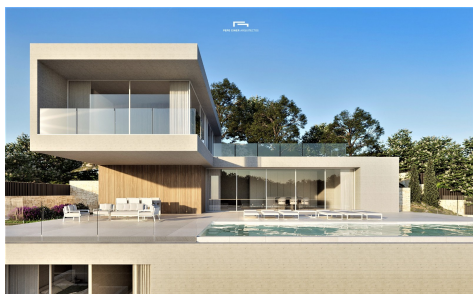

PEPE GINER ARQUITECTOS

SM63098A

**Villa in Benissa** **€2,750,000**

4

4

548m<sup>2</sup>

964m<sup>2</sup>

N/A

&#13;&#13;

Project for a luxury villa to be built in the Montemar area of the Benissa coast with&nbsp;sea views and views to Peñón de Ifach.&#13;&#13;

This villa, with&nbsp;exposed paneled concrete&nbsp;finishes, has 4 floors that are connected with an elevator and an internal staircase. The&nbsp;ground floor&nbsp;has a large open living-dining-kitchen area and a toilet. The kitchen is fully equipped and it has a cooking island. Sliding doors at ceiling height give direct access to a spacious terrace and a pool. The&nbsp;upper floor&nbsp;has two bedrooms with en-suite bathrooms and a terrace.&#13;&#13;