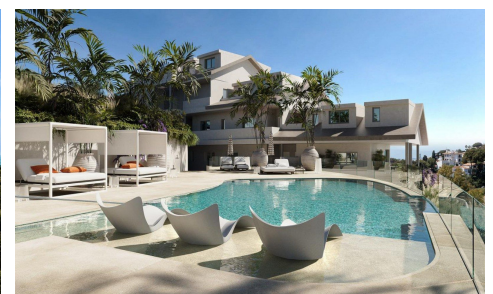

IM89438B

Penthouse in Benalmadena Costa

€1,010,000

3

2

136m²

N/A

Discover an exclusive boutique project of just sixteen 3 and 4 bedroom homes, each with expansive south-facing terraces with panoramic sea views designed to elevate your quality of life. Nestled in a prime location, just 300 meters from Malibu Beach, this development occupies one of the last available plots along the beautiful Benalmadena coast. Surrounded by essential services and boasting excellent connections, it offers the perfect blend of convenience and luxury.

The communal areas are thoughtfully designed to feel like an extension of your home, creating a seamless flow between indoor and outdoor living. Large windows open up to breath taking sea views, embodying the true Mediterranean lifestyle, where the line...(Ask for More Details!)