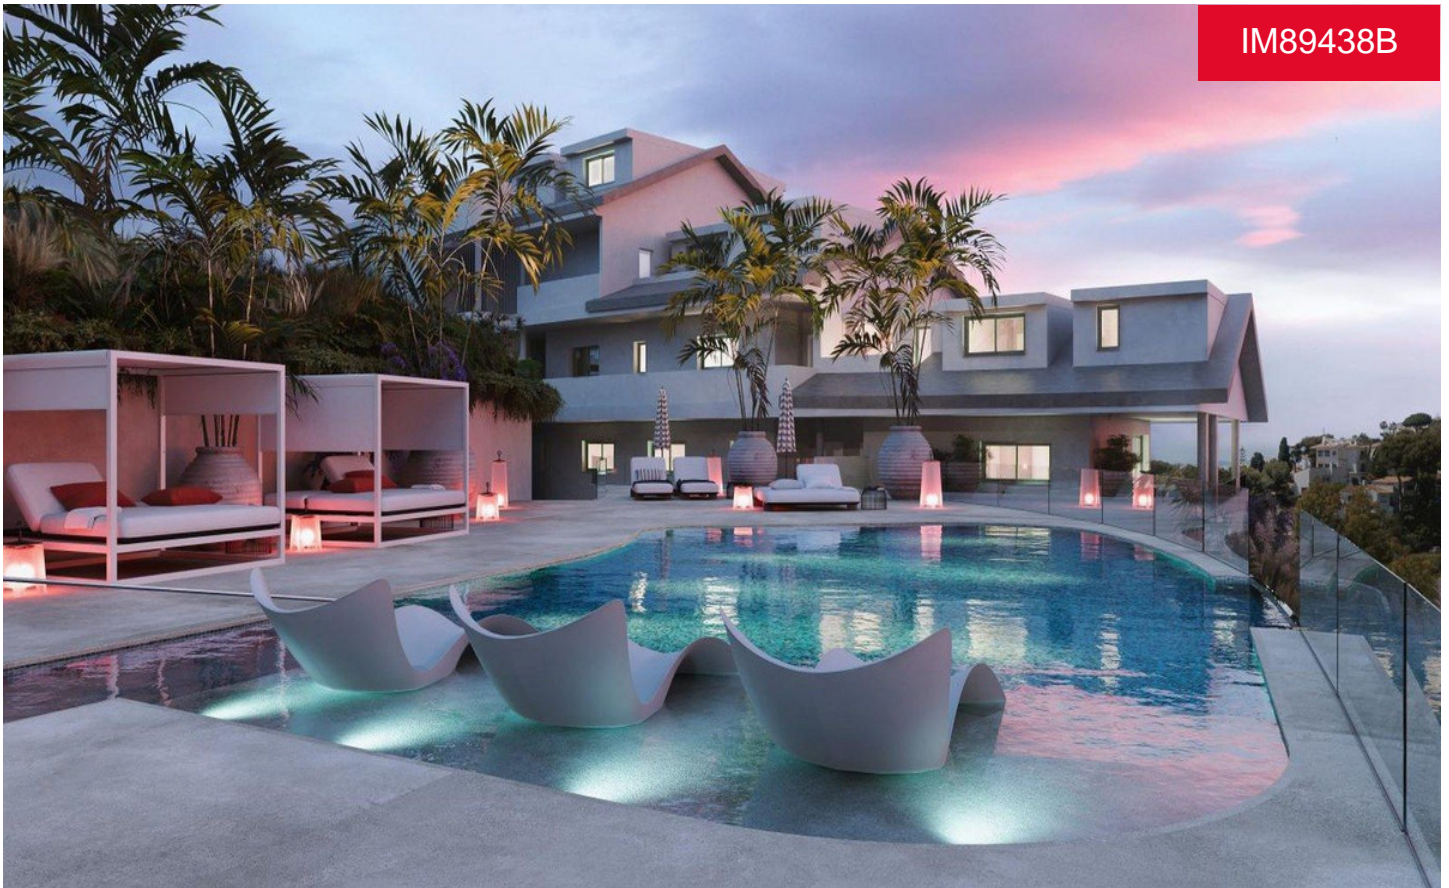

IM89438B

Penthouse in Benalmadena Costa

€1,010,000

3

2

136m²

N/A

Discover an exclusive boutique project of just sixteen 3 and 4 bedroom homes, each with expansive south-facing terraces with panoramic sea views designed to elevate your quality of life. Nestled in a prime location, just 300 meters from Malibu Beach, this development occupies one of the last available plots along the beautiful Benalmadena coast. Surrounded by essential services and boasting excellent connections, it offers the perfect blend of convenience and luxury.

The communal areas are thoughtfully designed to feel like an extension of your home, creating a seamless flow between indoor and outdoor living. Large windows open up to breath taking sea views, embodying the true Mediterranean lifestyle, where the line...(Ask for More Details!)