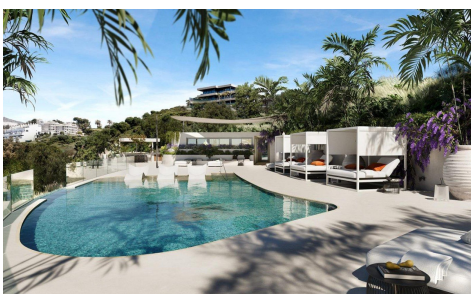

IM89438B

Penthouse in Benalmadena Costa

€1,010,000

3

2

136m²

N/A

Discover an exclusive boutique project of just sixteen 3 and 4 bedroom homes, each with expansive south-facing terraces with panoramic sea views designed to elevate your quality of life. Nestled in a prime location, just 300 meters from Malibu Beach, this development occupies one of the last available plots along the beautiful Benalmadena coast. Surrounded by essential services and boasting excellent connections, it offers the perfect blend of convenience and luxury.

The communal areas are thoughtfully designed to feel like an extension of your home, creating a seamless flow between indoor and outdoor living. Large windows open up to breath taking sea views, embodying the true Mediterranean lifestyle, where the line...(Ask for More Details!)