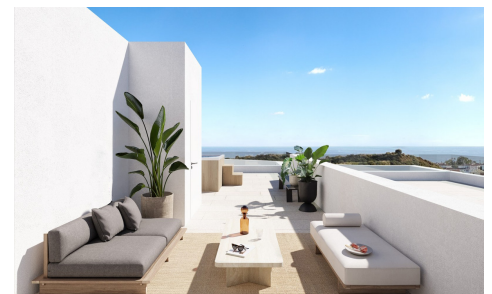

IM48336Q

Town House in Riviera del Sol

€980,000

3

2

268m²

384m²

LUXURY TOWNHOUSE IN RIVIERA DEL SOL WITH PANORAMIC SEA VIEWS

This exclusive project of 13 unique townhouses with an elegant Scandinavian design blends harmoniously with the surrounding nature. The architecture of the townhouses perfectly follows the undulating shapes of waves. These south-facing, energy-efficient houses, with stunning panoramic sea views and incredible sunsets, make living here pleasant and enjoyable in the sun. They can have 3 to 5 bedrooms. The roof terrace is the crown of each house. Only 13 available with several already reserved. Contact us now for the full brochure and availability. .