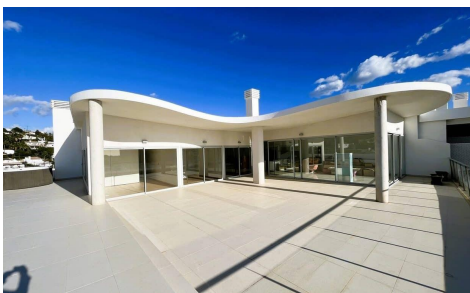

MLS28663K

Penthouse in Benalmadena

€1,249,000

3

3

357m²

N/A

*** STUNNING BUTTERFLY PENTHOUSE WITH HUGE 172SQM TERRACE, SOUTHWEST FACING AND PANORAMIC VIEWS TO THE SEA, FUENGIROLA AND THE MOUNTAIN ***
 *** READY TO MOVE IN *** Spacious luxury penthouse ready to move in, with large terrace on one floor. The property has an exterior spa and is in very good condition. Excellent construction qualities. The property stands out for its southwest orientation with the best afternoon sun all year round. The best height of the project. The luxury is latent as you enter through its exclusive lobby with panoramic lift, Business Center for your business meetings and the Sky Lounge that will be the perfect ending to your day...(Ask for More Details!)