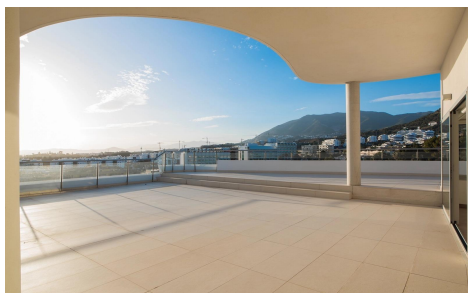

MLS28663K

Penthouse in Benalmadena

€1,249,000

3

3

357m²

N/A

*** STUNNING BUTTERFLY PENTHOUSE WITH HUGE 172SQM TERRACE, SOUTHWEST FACING AND PANORAMIC VIEWS TO THE SEA, FUENGIROLA AND THE MOUNTAIN ***
 *** READY TO MOVE IN *** Spacious luxury penthouse ready to move in, with large terrace on one floor. The property has an exterior spa and is in very good condition. Excellent construction qualities. The property stands out for its southwest orientation with the best afternoon sun all year round. The best height of the project. The luxury is latent as you enter through its exclusive lobby with panoramic lift, Business Center for your business meetings and the Sky Lounge that will be the perfect ending to your day...(Ask for More Details!)