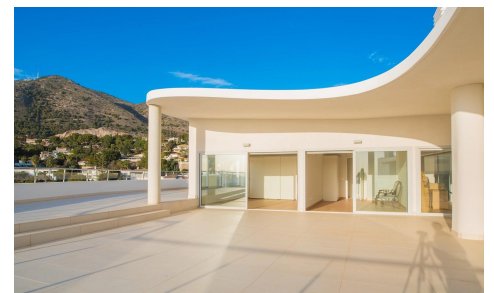

MLS28663K

Penthouse in Benalmadena

€1,249,000

3

3

357m²

N/A

*** STUNNING BUTTERFLY PENTHOUSE WITH HUGE 172SQM TERRACE, SOUTHWEST FACING AND PANORAMIC VIEWS TO THE SEA, FUENGIROLA AND THE MOUNTAIN ***
 *** READY TO MOVE IN *** Spacious luxury penthouse ready to move in, with large terrace on one floor. The property has an exterior spa and is in very good condition. Excellent construction qualities. The property stands out for its southwest orientation with the best afternoon sun all year round. The best height of the project. The luxury is latent as you enter through its exclusive lobby with panoramic lift, Business Center for your business meetings and the Sky Lounge that will be the perfect ending to your day...(Ask for More Details!)