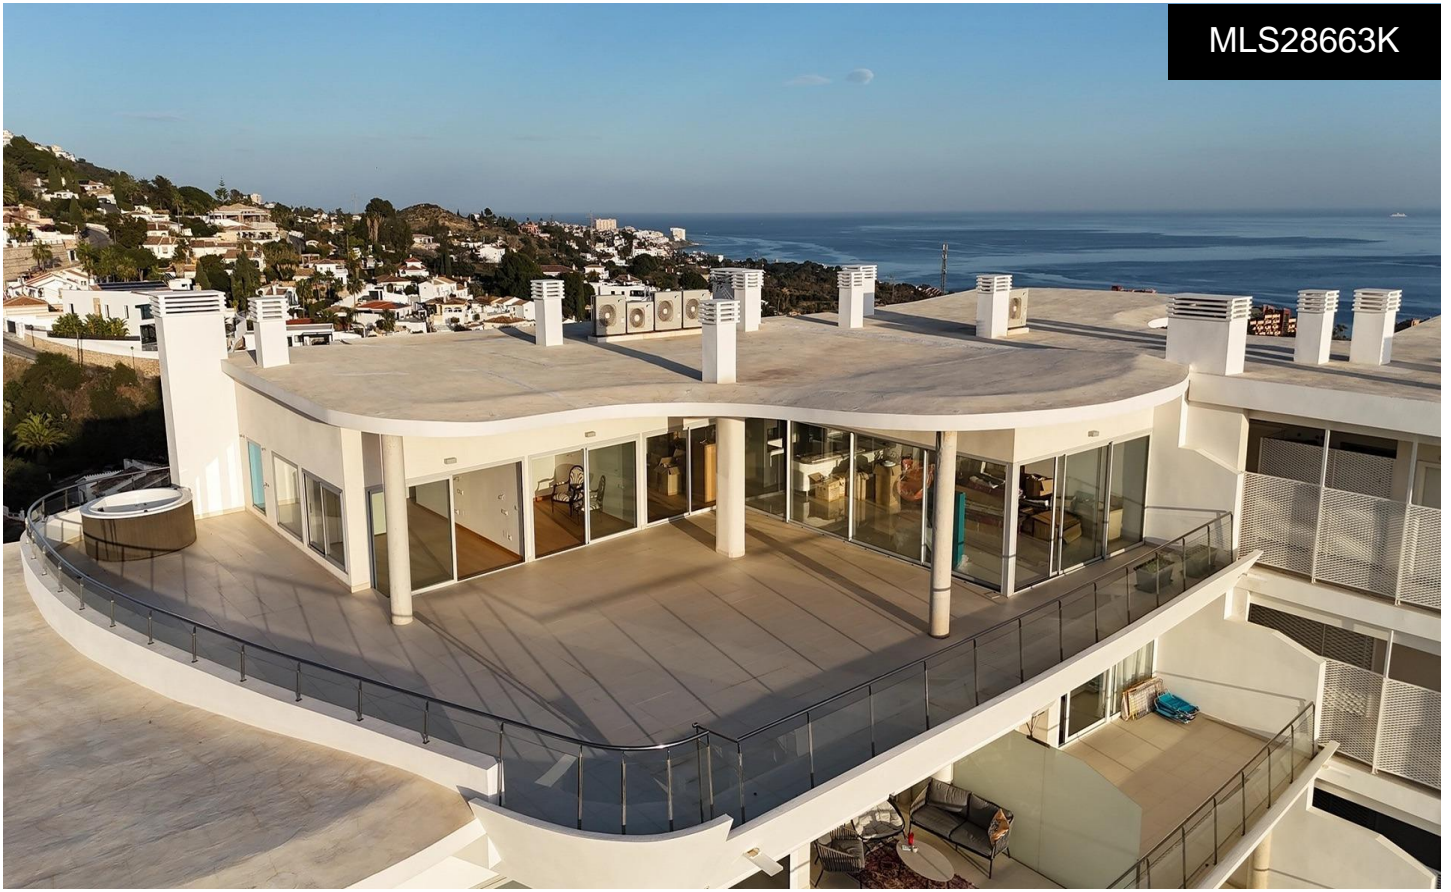

MLS28663K

Penthouse in Benalmadena

€1,249,000

3

3

357m²

N/A

*** STUNNING BUTTERFLY PENTHOUSE WITH HUGE 172SQM TERRACE, SOUTHWEST FACING AND PANORAMIC VIEWS TO THE SEA, FUENGIROLA AND THE MOUNTAIN ***
 *** READY TO MOVE IN *** Spacious luxury penthouse ready to move in, with large terrace on one floor. The property has an exterior spa and is in very good condition. Excellent construction qualities. The property stands out for its southwest orientation with the best afternoon sun all year round. The best height of the project. The luxury is latent as you enter through its exclusive lobby with panoramic lift, Business Center for your business meetings and the Sky Lounge that will be the perfect ending to your day...(Ask for More Details!)