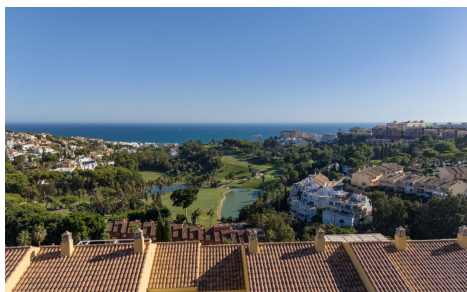

2

2

88m²

N/A

Modern Living with Andalusian Charm

Experience the perfect blend of contemporary comfort and traditional Andalusian elegance in this exclusive residential community, designed for those who appreciate quality and natural beauty. Nestled in a serene setting, every day here is an invitation to embrace the best of the Costa del Sol. The duplex penthouses are a true highlight, featuring an open-plan living-dining area that flows seamlessly onto a spacious terrace. The ground floor includes two bedrooms and two bathrooms, with some units offering an additional terrace for added flexibility. Upstairs, the master suite boasts a private terrace, creating a luxurious retreat.

Designed to maximize outdoor living, the two bedrooms, two bathrooms, apartments offer 40m² for