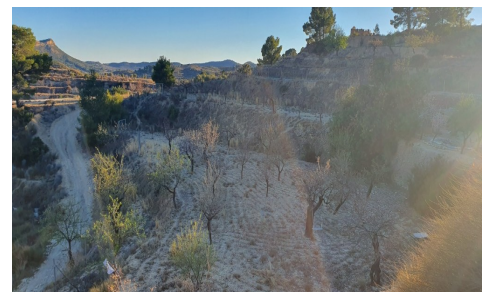

Land a Plots in Relleu **€137,000**

0

0

N/A

35,000m²

N/A

Land for sale in Relleu. Land for sale in Relleu, Foia del Riu.

A rustic area, 35000m² with the right to build up to 3 independent houses, about 100 m² per floor for each of the houses. It has a large pond of 700,000 cubic meters on one of the plots. There is also a well and a lot of land with olive and almond trees. It has a cave house of 30 m² and there is a registered garage of 35 m². The land has been declared as ecological and it's the ideal site to set up a campsite or rural complex. 10 minutes by car from Relleu town, surrounded...(Ask for More Details!)