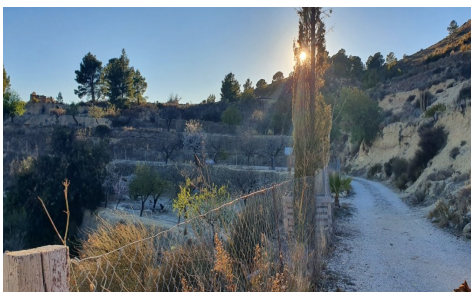

Land a Plots in Relleu **€137,000**

0

0

N/A

35,000m²

N/A

Land for sale in Relleu. Land for sale in Relleu, Foia del Riu.

A rustic area, 35000m² with the right to build up to 3 independent houses, about 100 m² per floor for each of the houses. It has a large pond of 700,000 cubic meters on one of the plots. There is also a well and a lot of land with olive and almond trees. It has a cave house of 30 m² and there is a registered garage of 35 m². The land has been declared as ecological and it's the ideal site to set up a campsite or rural complex. 10 minutes by car from Relleu town, surrounded...(Ask for More Details!)