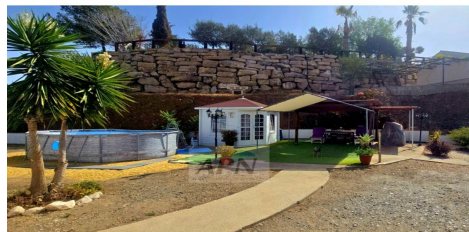

Country House in Alora

€349,000

3

2

230m²

10,000m²

N/A

Amazing property with panoramic views of Alora and its castle. Beautiful and spacious house with lot of outdoor spaces and an adaptable annexe that could be converted in a guest accommodation. Location is very good, only 8 minutes to the town via access not a bad track. You enter the property through a spacious hallway, and on the right hand side you find a huge bedroom with en suite bathroom. The kitchen is well equipped with appliances and cabinets, next to the kitchen you will find a utility room and a guest toilet. From here you have access to a large tiled area with wooden fencing. This area leads to a lower level, a well... (Ask for More Details!)