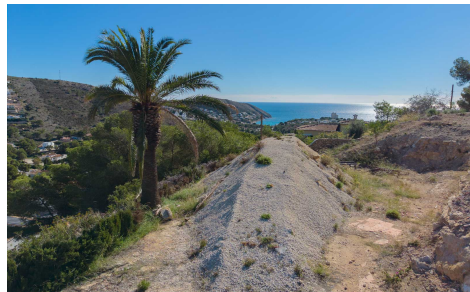

5

5

706m²

1,835m²

Exclusive designer villa located in Moraira, near El Portet, with spectacular panoramic views of the sea and the surrounding natural landscape. The villa combines contemporary architecture and Mediterranean elegance through clean lines and spacious, bright rooms. Distributed over two floors, the ground floor features a garage, wine cellar, gym, large entrance hall, and bedrooms with views of the landscape. The upper floor houses the main bedrooms with en-suite bathrooms and a large open-plan space of over 90 m² that integrates the kitchen, dining room, and living room with a stunning 180° panoramic view of the sea. From this room, there is access to a wrap-around terrace and an open porch of over 50... (Ask for More Details!)