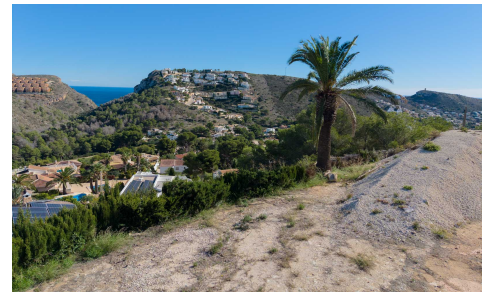

5

5

706m²

1,835m²

Exclusive designer villa located in Moraira, near El Portet, with spectacular panoramic views of the sea and the surrounding natural landscape. The villa combines contemporary architecture and Mediterranean elegance through clean lines and spacious, bright rooms. Distributed over two floors, the ground floor features a garage, wine cellar, gym, large entrance hall, and bedrooms with views of the landscape. The upper floor houses the main bedrooms with en-suite bathrooms and a large open-plan space of over 90 m² that integrates the kitchen, dining room, and living room with a stunning 180° panoramic view of the sea. From this room, there is access to a wrap-around terrace and an open porch of over 50... (Ask for More Details!)