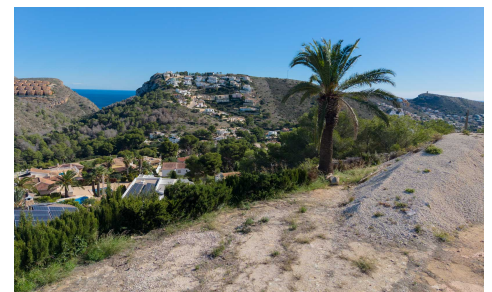

5

5

706m²

1,835m²

Exclusive designer villa located in Moraira, near El Portet, with spectacular panoramic views of the sea and the surrounding natural landscape. The villa combines contemporary architecture and Mediterranean elegance through clean lines and spacious, bright rooms. Distributed over two floors, the ground floor features a garage, wine cellar, gym, large entrance hall, and bedrooms with views of the landscape. The upper floor houses the main bedrooms with en-suite bathrooms and a large open-plan space of over 90 m² that integrates the kitchen, dining room, and living room with a stunning 180° panoramic view of the sea. From this room, there is access to a wrap-around terrace and an open porch of over 50...(Ask for More Details!)