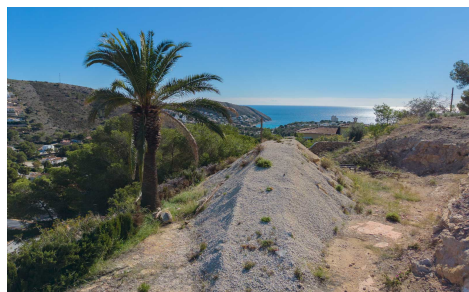

5

5

706m²

1,835m²

Exclusive designer villa located in Moraira, near El Portet, with spectacular panoramic views of the sea and the surrounding natural landscape. The villa combines contemporary architecture and Mediterranean elegance through clean lines and spacious, bright rooms. Distributed over two floors, the ground floor features a garage, wine cellar, gym, large entrance hall, and bedrooms with views of the landscape. The upper floor houses the main bedrooms with en-suite bathrooms and a large open-plan space of over 90 m² that integrates the kitchen, dining room, and living room with a stunning 180° panoramic view of the sea. From this room, there is access to a wrap-around terrace and an open porch of over 50...(Ask for More Details!)