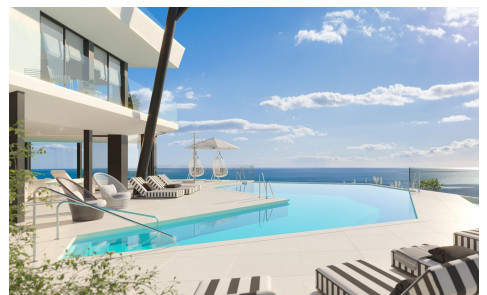

MLS37452B

Penthouse in Fuengirola **€2,869,000**

4

4

446m²

N/A

*** ONE OF THE BEST PENTHOUSES IN THE DEVELOPMENT. THE ULTIMATE EXPRESSION OF LUXURY AND EXCLUSIVITY 200 METERS FROM THE BEACH !!!. *** MAJESTIC CORNER PENTHOUSE, ON A SINGLE FLOOR. 264SQM OF SPACIOUS LIVING AREA PLUS A 182SQM TERRACE, INCLUDING ITS OWN POOL, TO ENJOY PANORAMIC SEA VIEWS, SPLENDID SUNRISE, AND MAGNIFICENT SUNSETS GIVEN ITS DIFFERENT ORIENTATIONS SURROUNDING THE HOUSE !!!. (**See floorplan between the photographs**). *** PLUS STORAGE AND 2 PARKING SPACES INCLUDED IN THE PRICE !!!. Pininfarina Architecture has developed the interior design project, elevating this Sky Villa to the top of luxury and exclusivity. The