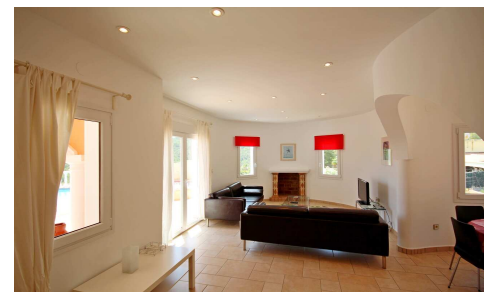

IM11779N

Villa in Javea

€750,000

3

3

152m²

1,000m²

Introducing the "Deluxe Round" villa, a meticulously completed construction as of April 2009, situated within the prestigious Residencial Cansalades development in Jávea. Boasting a total constructed area of 152.00m², this property exemplifies refined coastal living.

The ground floor features an intelligently designed layout, with one wing dedicated to an expansive living room and circular dining area. The open-plan kitchen is equipped with premium-quality cabinetry and granite countertops, ensuring both functionality and aesthetic appeal. A grand entrance hall provides seamless access to the covered naya, which connects to the pool terraces. The opposite wing comprises two generously proportioned bedrooms; the primary bedroom includes an en-suite bathroom and private access to the sun. (Ask for More Details)