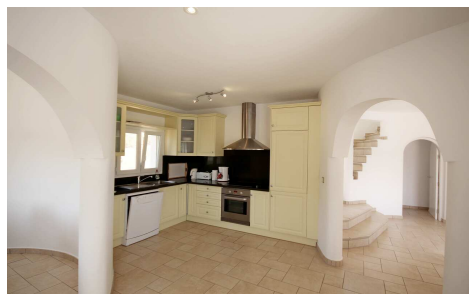

IM11779N

Villa in Javea

€750,000

3

3

152m²

1,000m²

Introducing the "Deluxe Round" villa, a meticulously completed construction as of April 2009, situated within the prestigious Residencial Cansalades development in Jávea. Boasting a total constructed area of 152.00m², this property exemplifies refined coastal living.

The ground floor features an intelligently designed layout, with one wing dedicated to an expansive living room and circular dining area. The open-plan kitchen is equipped with premium-quality cabinetry and granite countertops, ensuring both functionality and aesthetic appeal. A grand entrance hall provides seamless access to the covered naya, which connects to the pool terraces. The opposite wing comprises two generously proportioned bedrooms; the primary bedroom includes an en-suite bathroom and private access to the sun. (Ask for More Details!)