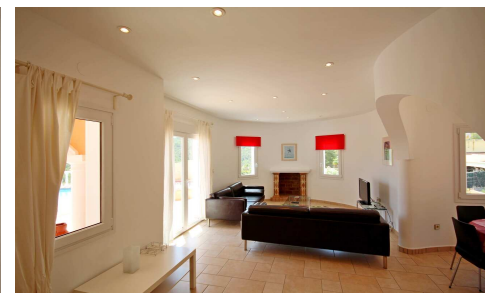

IM11779N

Villa in Javea

€750,000

3

3

152m²

1,000m²

Introducing the "Deluxe Round" villa, a meticulously completed construction as of April 2009, situated within the prestigious Residencial Cansalades development in Jávea. Boasting a total constructed area of 152.00m², this property exemplifies refined coastal living.

The ground floor features an intelligently designed layout, with one wing dedicated to an expansive living room and circular dining area. The open-plan kitchen is equipped with premium-quality cabinetry and granite countertops, ensuring both functionality and aesthetic appeal. A grand entrance hall provides seamless access to the covered naya, which connects to the pool terraces. The opposite wing comprises two generously proportioned bedrooms; the primary bedroom includes