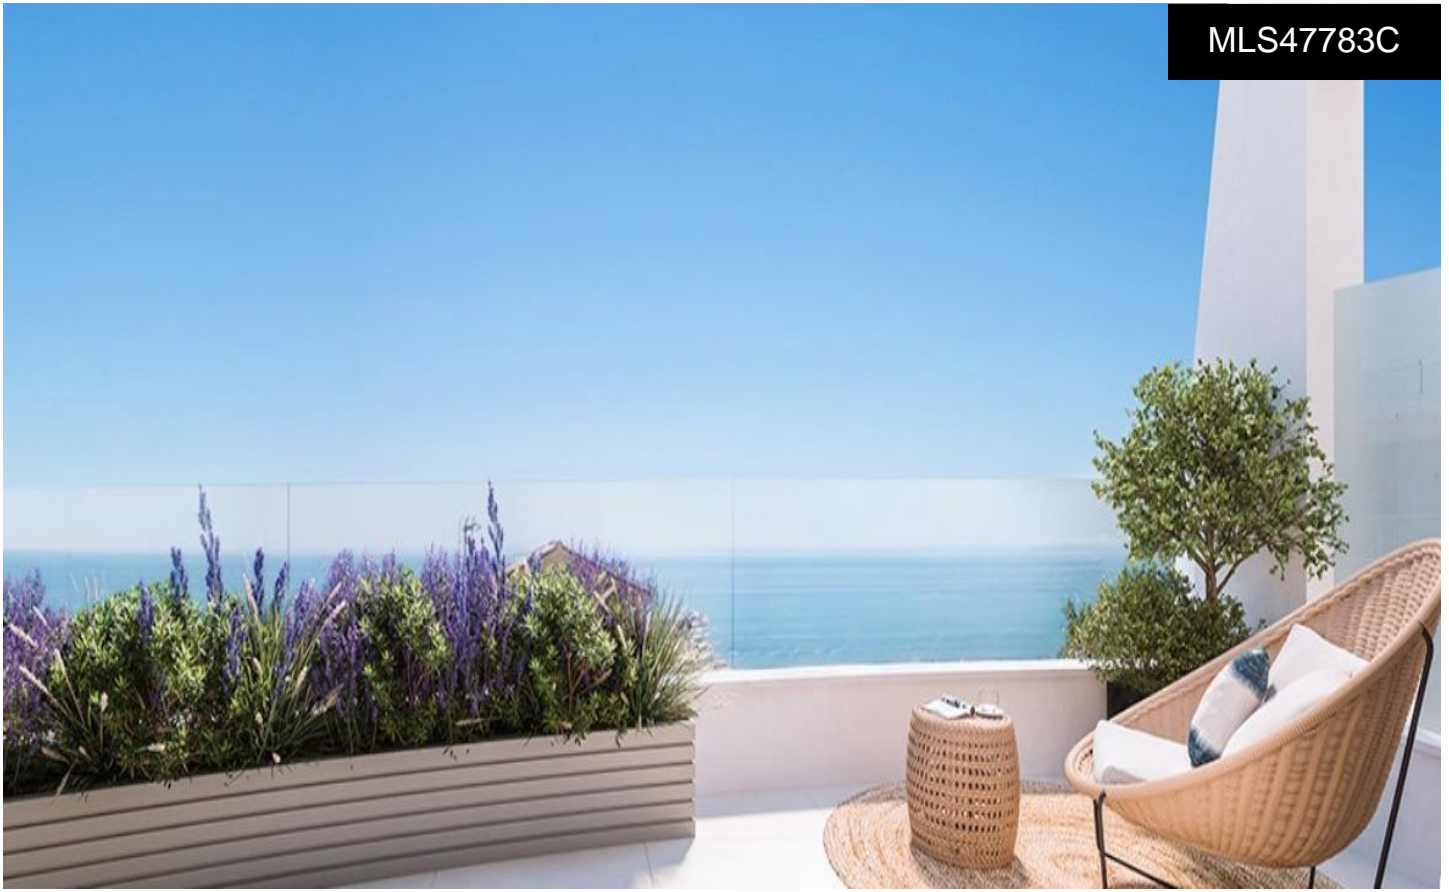

MLS47783C

Apartment in Benalmadena

€805,000

2

2

110m²

N/A

*** LUXURY LIVING BY THE SEA. YOUR GATEWAY TO COASTAL PARADISE OF PUERTO MARINA !!! Looking for your dream home by the stunning Costa del Sol?. Look no further!. An unparalleled opportunity to indulge in luxurious coastal living just a few steps from the Benalmadena Harbour. Located in the middle of the vibrant center of Benalmádena and next to its picturesque port, Puerto Marina, this new development offers the perfect mix of city and seaside luxury. A distinguished project that will house 33 apartments with one, two and three bedrooms, where elegance blends with the horizon. 33 Apartments with 1, 2 and 3 bedrooms. Spectacular panoramic views of the...(Ask for More Details!)