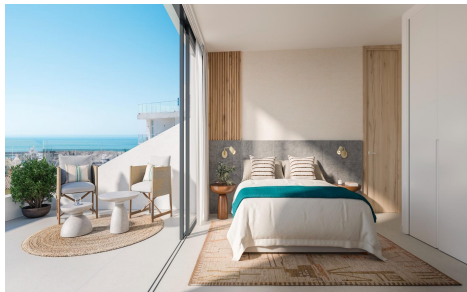

MLS47783C

Apartment in Benalmadena

€805,000

2

2

110m²

N/A

*** LUXURY LIVING BY THE SEA. YOUR GATEWAY TO COASTAL PARADISE OF PUERTO MARINA !!! Looking for your dream home by the stunning Costa del Sol?. Look no further!. An unparalleled opportunity to indulge in luxurious coastal living just a few steps from the Benalmadena Harbour. Located in the middle of the vibrant center of Benalmádena and next to its picturesque port, Puerto Marina, this new development offers the perfect mix of city and seaside luxury. A distinguished project that will house 33 apartments with one, two and three bedrooms, where elegance blends with the horizon. 33 Apartments with 1, 2 and 3 bedrooms. Spectacular panoramic views of the...(Ask for More Details!)