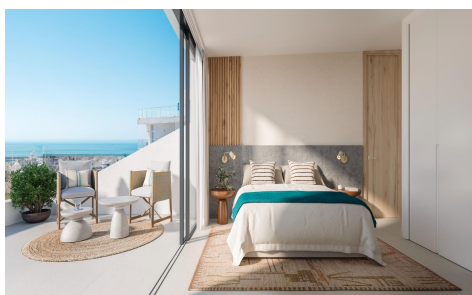

MLS21521Q

Apartment in Benalmadena **€1,038,000**

2

2

114m²

N/A

*** PENTHOUSE WITH BEAUTIFUL VIEWS OF THE SEA AND THE BAY OF PUERTO MARINA. A GEM !!! *** LUXURY LIVING BY THE SEA. YOUR GATEWAY TO COASTAL PARADISE OF PUERTO MARINA !!! Looking for your dream home by the stunning Costa del Sol?. Look no further!. An unparalleled opportunity to indulge in luxurious coastal living just a few steps from the Benalmadena Harbour. Located in the middle of the vibrant center of Benalmádena and next to its picturesque port, Puerto Marina, this new development offers the perfect mix of city and seaside luxury. A distinguished project that will house 33 apartments with one, two and three bedrooms, where elegance...(Ask for More Details!)