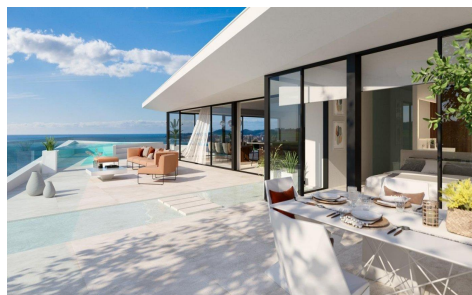

MLS32810T

Apartment in Fuengirola **€2,319,000**

3

4

484m²

N/A

*** MAJESTIC AND SPACIOUS SKY VILLA WITH 236SQM TERRACE, 2 POOLS INCLUDED, WITH ALL ORIENTATIONS, WHICH SURROUNDS THE CORNER HOUSE, TO ENJOY SPECTACULAR PANORAMIC SEA VIEWS !!! *** THE MAXIMUM EXPRESSION OF LUXURY AND EXCLUSIVITY AT 200 METERS FROM THE BEACH !!! *** STORAGE AND 3 PARKING SPACES INCLUDED IN THE PRICE !!! Pininfarina Architecture has developed two interior design project, elevating this Sky Villa to the top of luxury and exclusivity. (** You can see the floorplan between the photographs and below are photos of both designs **). These design projects are not executed and may be applicable to all Sky Villas. It will be up to the owner...(Ask for More Details!)