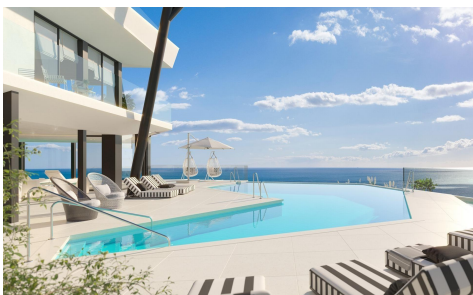

MLS32810T

Apartment in Fuengirola **€2,319,000**

3

4

484m²

N/A

*** MAJESTIC AND SPACIOUS SKY VILLA WITH 236SQM TERRACE, 2 POOLS INCLUDED, WITH ALL ORIENTATIONS, WHICH SURROUNDS THE CORNER HOUSE, TO ENJOY SPECTACULAR PANORAMIC SEA VIEWS !!! *** THE MAXIMUM EXPRESSION OF LUXURY AND EXCLUSIVITY AT 200 METERS FROM THE BEACH !!! *** STORAGE AND 3 PARKING SPACES INCLUDED IN THE PRICE !!! Pininfarina Architecture has developed two interior design project, elevating this Sky Villa to the top of luxury and exclusivity. (** You can see the floorplan between the photographs and below are photos of both designs **). These design projects are not executed and may be applicable to all Sky Villas. It will be up to the owner...(Ask for More Details!)