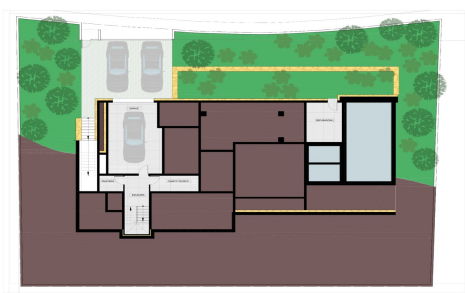

IM36535C

Villa in Javea

€1,195,000

3

2

300m²

1,000m²

Exquisite Villa with Premium Amenities This distinguished villa showcases a sophisticated blend of contemporary architecture and functional design. Boasting 300 m² of living space on a generous 1,000 m² plot, this property presents an ideal residential solution for discerning families or individuals seeking premium accommodation.

Interior Excellence The villa comprises three meticulously appointed bedrooms, each bathed in natural light and offering serene garden views. These private retreats feature bespoke styling to ensure optimal comfort. The property includes two modern bathrooms with high-end fixtures and ergonomic layouts, enhancing daily convenience.