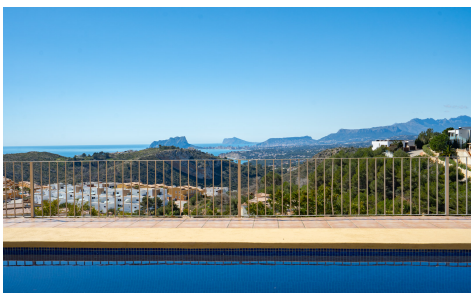

## Villa in Benitachell

€745,000

4

4

153m<sup>2</sup>

852m<sup>2</sup>

Traditional villa with guest accommodation and panoramic views for sale in Cumbre del Sol, Benitachell. This charming villa is located in a cul-de-sac in the peaceful urbanisation of Cumbre del Sol. The property enjoys panoramic views over the sea, Cap d'Or in Moraira, the coastline from Benissa to Calpe, the Sierra Helada in Benidorm and the impressive Sierra de Bernia mountain range inland. The main living area is located on the upper floor and consists of a spacious living-dining room with fireplace, a large kitchen with utility room, a bedroom with en-suite bathroom, an office and a second bathroom. Adjacent to the living room is a naya with access to a spacious... (Ask for More Details!)