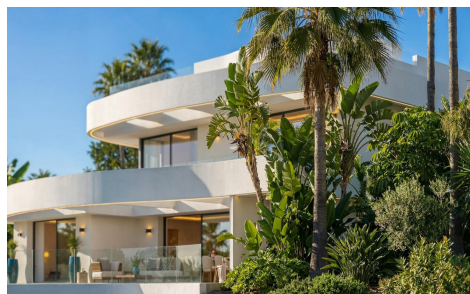

3

3

258m²

1,000m²

N/A

If you would like to live in a house with 180° views of the sea and the rock of Calpe, don't hesitate and take a look at this project.

A22 is a project designed with the aim of taking advantage of the luminosity and panoramic views of the Mediterranean offered by the south facing plot.

A construction of 4 bedrooms, 4 bathrooms, living-dining room with open kitchen, swimming pool and much more will make this project your dream come true.

Sales Price : 1.280.000.- Euro by 220 m2 Living

Do not hesitate and contact us for more information and to organize a visit.

4 - Fully insulated walls - Double glazing inside and out - Solar Electric Substation - door for