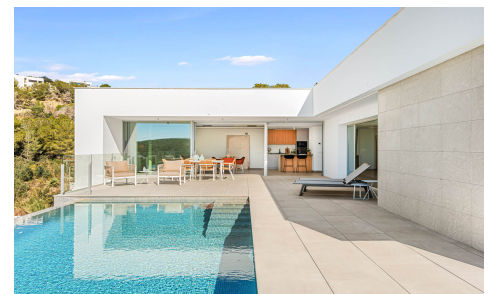

MLS92249W

Villa in Benitachell

€1,300,000

4

5

215m²

813m²

Located in the prestigious residential area of Cumbre del Sol, this elegant villa combines contemporary architecture with a strong connection to the Mediterranean surroundings and native vegetation, offering open views and a desirable southwest orientation. It is designed to maximise light, space and the connection between indoor and outdoor areas. The property is distributed over two levels, with the main living area located entirely on the upper floor, offering the convenience of single-level living. This level includes three double bedrooms, one of them with en-suite bathroom and direct access to the terrace. The living room, dining area and kitchen are arranged in an open-plan layout, with generous proportions and direct access to...(Ask for More Details!)