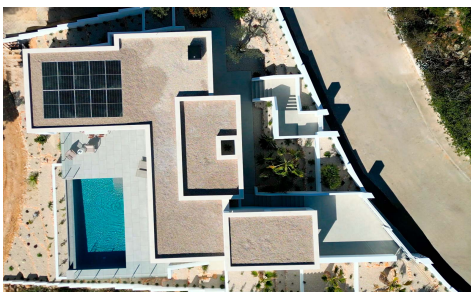

MLS92249W

Villa in Benitachell

€1,300,000

4

5

215m²

813m²

Located in the prestigious residential area of Cumbre del Sol, this elegant villa combines contemporary architecture with a strong connection to the Mediterranean surroundings and native vegetation, offering open views and a desirable southwest orientation. It is designed to maximise light, space and the connection between indoor and outdoor areas. The property is distributed over two levels, with the main living area located entirely on the upper floor, offering the convenience of single-level living. This level includes three double bedrooms, one of them with en-suite bathroom and direct access to the terrace. The living room, dining area and kitchen are arranged in an open-plan layout, with generous proportions and direct access to...(Ask for More Details!)