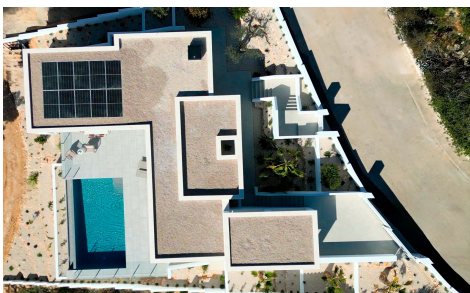

MLS92249W

Villa in Benitachell

€1,300,000

4

5

215m²

813m²

Located in the prestigious residential area of Cumbre del Sol, this elegant villa combines contemporary architecture with a strong connection to the Mediterranean surroundings and native vegetation, offering open views and a desirable southwest orientation. It is designed to maximise light, space and the connection between indoor and outdoor areas. The property is distributed over two levels, with the main living area located entirely on the upper floor, offering the convenience of single-level living. This level includes three double bedrooms, one of them with en-suite bathroom and direct access to the terrace. The living room, dining area and kitchen are arranged in an open-plan layout, with generous proportions and direct access to...(Ask for More Details!)