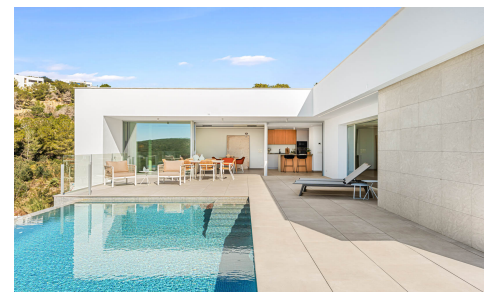

MLS92249W

Villa in Benitachell

€1,300,000

4

5

215m²

813m²

Located in the prestigious residential area of Cumbre del Sol, this elegant villa combines contemporary architecture with a strong connection to the Mediterranean surroundings and native vegetation, offering open views and a desirable southwest orientation. It is designed to maximise light, space and the connection between indoor and outdoor areas. The property is distributed over two levels, with the main living area located entirely on the upper floor, offering the convenience of single-level living. This level includes three double bedrooms, one of them with en-suite bathroom and direct access to the terrace. The living room, dining area and kitchen are arranged in an open-plan layout, with generous proportions and direct access to...(Ask for More Details!)