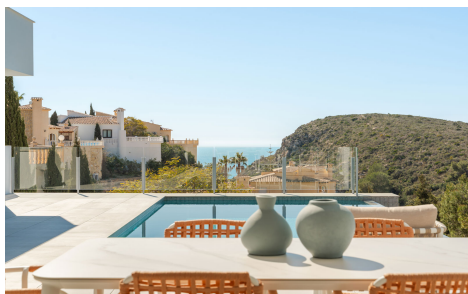

MLS92249W

Villa in Benitachell

€1,300,000

4

5

215m²

813m²

Located in the prestigious residential area of Cumbre del Sol, this elegant villa combines contemporary architecture with a strong connection to the Mediterranean surroundings and native vegetation, offering open views and a desirable southwest orientation. It is designed to maximise light, space and the connection between indoor and outdoor areas. The property is distributed over two levels, with the main living area located entirely on the upper floor, offering the convenience of single-level living. This level includes three double bedrooms, one of them with en-suite bathroom and direct access to the terrace. The living room, dining area and kitchen are arranged in an open-plan layout, with generous proportions and direct access to...(Ask for More Details!)