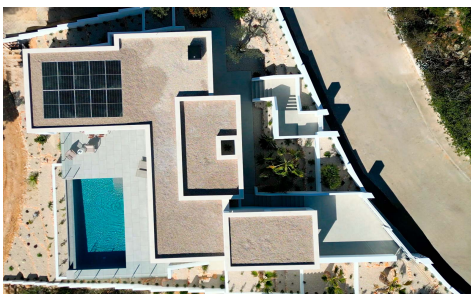

MLS92249W

Villa in Benitachell

€1,300,000

4

5

215m²

813m²

Located in the prestigious residential area of Cumbre del Sol, this elegant villa combines contemporary architecture with a strong connection to the Mediterranean surroundings and native vegetation, offering open views and a desirable southwest orientation. It is designed to maximise light, space and the connection between indoor and outdoor areas. The property is distributed over two levels, with the main living area located entirely on the upper floor, offering the convenience of single-level living. This level includes three double bedrooms, one of them with en-suite bathroom and direct access to the terrace. The living room, dining area and kitchen are arranged in an open-plan layout, with generous proportions and direct access to...(Ask for More Details!)