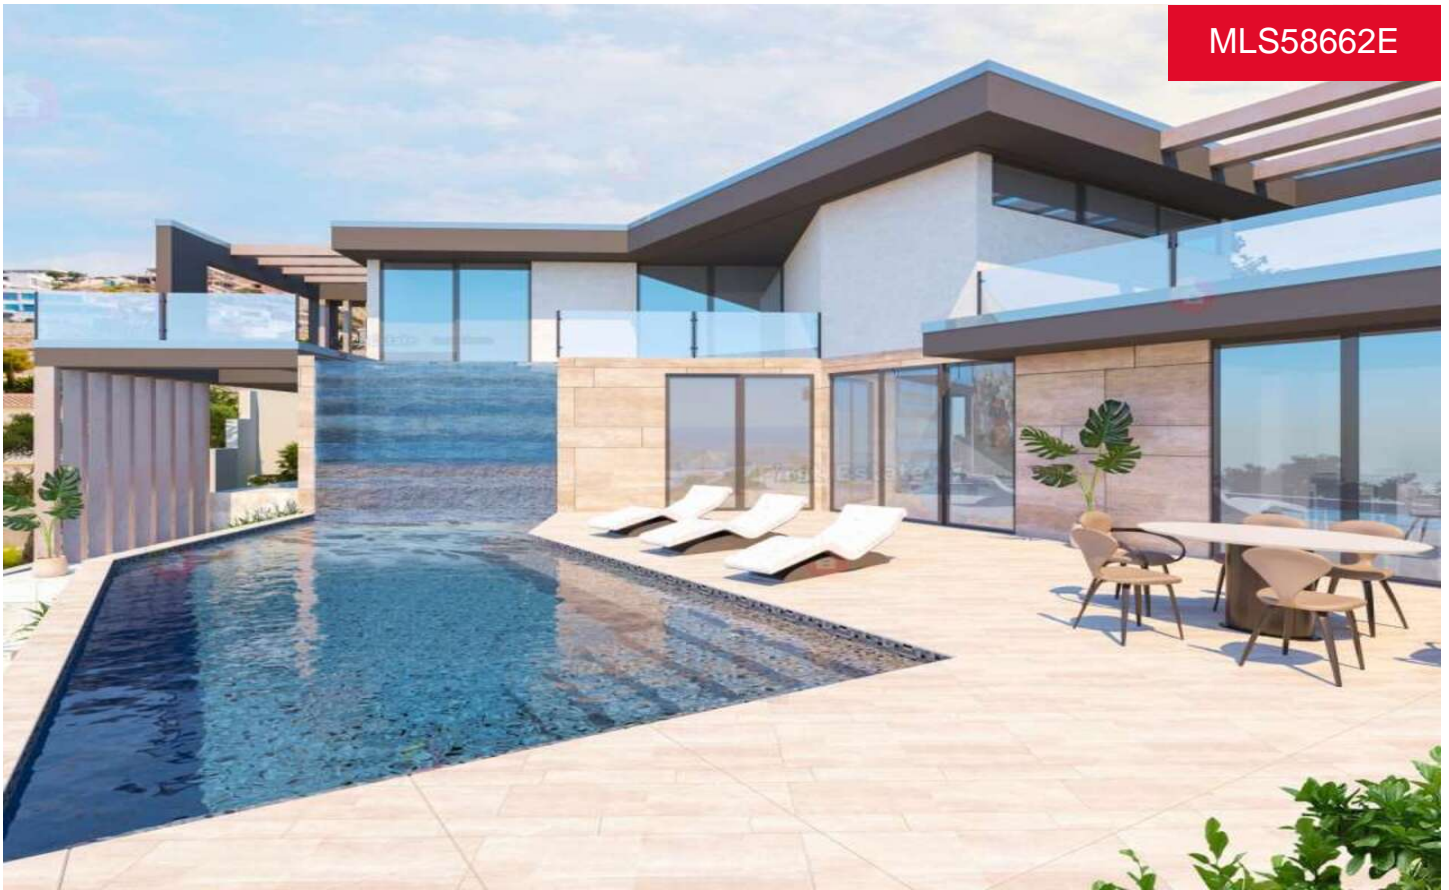

MLS58662E

**Villa in Benitachell**

**€1,550,000**

4

4

451m<sup>2</sup>

800m<sup>2</sup>

Modern design, incredible sea view, double lighting, stylish elements in the interior, and waterfall pool makes this development very special. The villa is based on a large plot with its own garden, swimming pool, and lounge area. The first floor includes 2 bedrooms, 2 bathrooms which are connected to the terrace with a pool. On the ground floor, the villa has a large living room, kitchen-dining room, guest bedroom, 2 bathrooms, and a big terrace with a swimming pool. On the second ground floor, the project has a guest apartment with its own bathroom and a storeroom. Great location, amazing views, and high-quality standards.