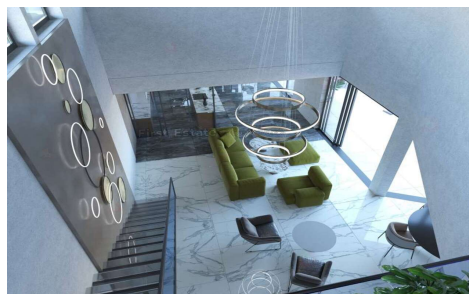

MLS58662E

**Villa in Benitachell**

**€1,550,000**

4

4

451m<sup>2</sup>

800m<sup>2</sup>

Modern design, incredible sea view, double lighting, stylish elements in the interior, and waterfall pool makes this development very special. The villa is based on a large plot with its own garden, swimming pool, and lounge area. The first floor includes 2 bedrooms, 2 bathrooms which are connected to the terrace with a pool. On the ground floor, the villa has a large living room, kitchen-dining room, guest bedroom, 2 bathrooms, and a big terrace with a swimming pool. On the second ground floor, the project has a guest apartment with its own bathroom and a storeroom. Great location, amazing views, and high-quality standards.