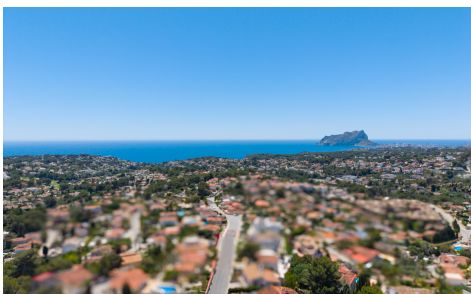

MLS50080N

Villa in Benissa

€3,450,000

4

5

502m²

1,017m²

Discover this exceptional contemporary villa in Montemar, Benissa, situated on a privileged plot with acces from two streets, offering breathtaking panoramic sea views stretching from Moraira to Calpe. Designed to adapt perfectly to the natural slope of the terrain, this property combines architectural elegance with complete privacy and a strong connection to the surrounding nature. The villa is distributed over multiple levels and features 4 bedrooms, each with its own en-suite bathroom, as well as spacious open-plan living areas that seamlessly connect to the outdoor spaces. Large floor-to-ceiling windows maximise natural light and frame the stunning Mediterranean views, while a central interior patio brings greenery and tranquility into the heart of...(Ask for More Details!)