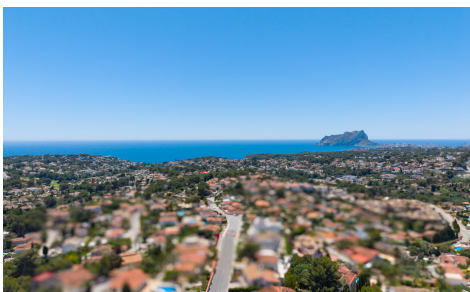

MLS50080N

Villa in Benissa

€3,450,000

4

5

502m²

1,017m²

Discover this exceptional contemporary villa in Montemar, Benissa, situated on a privileged plot with acces from two streets, offering breathtaking panoramic sea views stretching from Moraira to Calpe. Designed to adapt perfectly to the natural slope of the terrain, this property combines architectural elegance with complete privacy and a strong connection to the surrounding nature. The villa is distributed over multiple levels and features 4 bedrooms, each with its own en-suite bathroom, as well as spacious open-plan living areas that seamlessly connect to the outdoor spaces. Large floor-to-ceiling windows maximise natural light and frame the stunning Mediterranean views, while a central interior patio brings greenery and tranquility into the heart of...(Ask for More Details!)