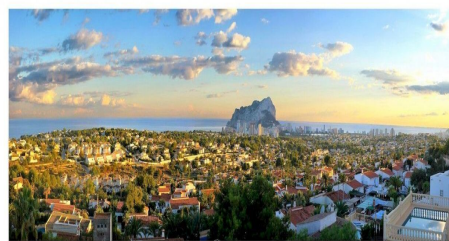

vista diurna