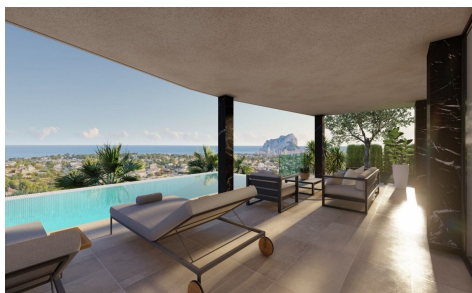

MLS58158B

Villa in Calpe

€1,925,000

4

4

263m²

802m²

IN CALPE WE LOCATE THIS SPECTACULAR VILLA WITH PANORAMIC VIEWS OF THE SEA, CALPE AND THE PEÑON D'IFACH LOCATION: The house is located in a very quiet area of the town in Calpe, which enjoys spectacular views. Very well connected just 5 minutes from the AP-7 motorway and the town of Calpe, 20 minutes from Benidorm and 45 from the Airport in Alicante. One of its advantages is its proximity to a wide range of leisure activities, such as the Ifach Golf Course, the Real Club Náutico de Calpe, the beaches just 10 minutes away and a wide variety of entertainment venues and restaurants. HOUSING: This villa with a constructed area...(Ask for More Details!)