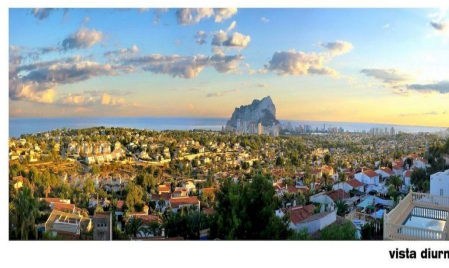

MLS58158B

Villa in Calpe

€1,925,000

4

4

263m²

802m²

IN CALPE WE LOCATE THIS SPECTACULAR VILLA WITH PANORAMIC VIEWS OF THE SEA, CALPE AND THE PEÑON D'IFACH LOCATION: The house is located in a very quiet area of the town in Calpe, which enjoys spectacular views. Very well connected just 5 minutes from the AP-7 motorway and the town of Calpe, 20 minutes from Benidorm and 45 from the Airport in Alicante. One of its advantages is its proximity to a wide range of leisure activities, such as the Ifach Golf Course, the Real Club Náutico de Calpe, the beaches just 10 minutes away and a wide variety of entertainment venues and restaurants. HOUSING: This villa with a constructed area...(Ask for More Details!)