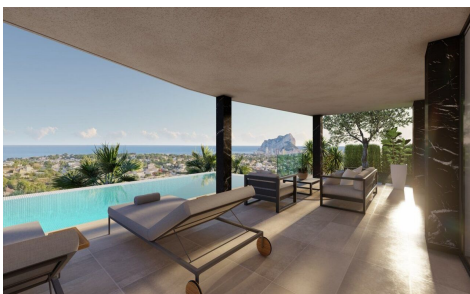

vista diurna