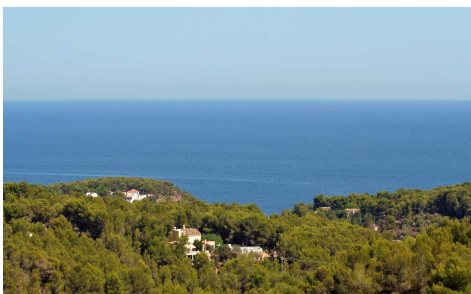

0

0

N/A

1,565m²

N/A

Fantastic plot for construction with panoramic sea views from Calpe to Moraira for sale on the coast of Benissa.

This plot of 1.565 m2 has a very quiet and private location. This privileged location is unique and you can enjoy the sea views from Moraira to the Rock of Ifach in Calpe.

To the left of the property there is a green area with pine trees and on the right there is only one buildable plot that can also be purchased. We will be happy to provide you with more information if you are interested in the purchase.

Light and water connections are now available, as is a sidewalk. All the infrastructure, since...(Ask for More Details)