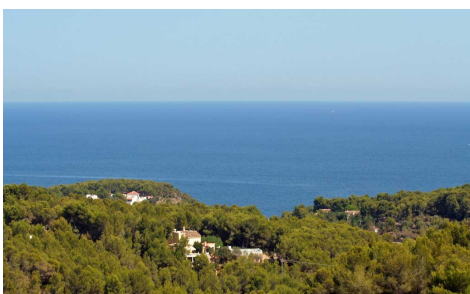

0

0

N/A

1,565m²

N/A

Fantastic plot for construction with panoramic sea views from Calpe to Moraira for sale on the coast of Benissa.

This plot of 1.565 m2 has a very quiet and private location. This privileged location is unique and you can enjoy the sea views from Moraira to the Rock of Ifach in Calpe.

To the left of the property there is a green area with pine trees and on the right there is only one buildable plot that can also be purchased. We will be happy to provide you with more information if you are interested in the purchase.

Light and water connections are now available, as is a sidewalk. All the infrastructure, since...(Ask for More Details)