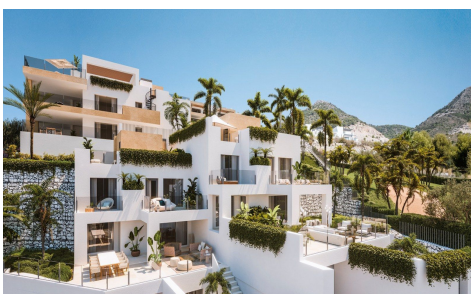

2

2

103m²

N/A

** Key Ready - Last Unit - Sold Fully Furnished **

This exclusive private development is located in a privileged area of Benalmádena. Thanks to its elevated location, all homes will enjoy incredible panoramic views of the sea and the coast. The terraced layout overlooking the Mediterranean Sea means that each and every one of the 49 apartments and 2 townhouses enjoys bright rooms thanks to natural light.

The complex offers 2 and 3 bedroom homes with large terraces, bright penthouses, and townhouses with private gardens and terraces. The sloping terrain allows for staggered housing, with large terraces that are further enhanced by glass railings that appear to blend seamlessly with the (Ask for More Details)