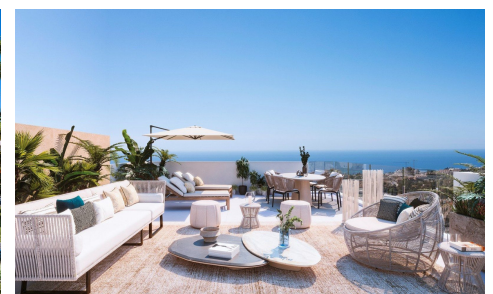

2

2

103m²

N/A

** Key Ready - Last Unit - Sold Fully Furnished **

This exclusive private development is located in a privileged area of Benalmádena. Thanks to its elevated location, all homes will enjoy incredible panoramic views of the sea and the coast. The terraced layout overlooking the Mediterranean Sea means that each and every one of the 49 apartments and 2 townhouses enjoys bright rooms thanks to natural light.

The complex offers 2 and 3 bedroom homes with large terraces, bright penthouses, and townhouses with private gardens and terraces. The sloping terrain allows for staggered housing, with large terraces that are further enhanced by glass railings that appear to blend seamlessly with the (Ask for More Details)