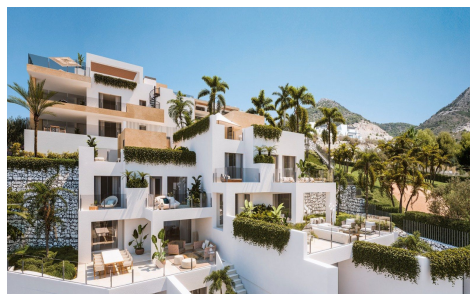

3

2

95m²

N/A

** Reduced from €682,000 for a quick sale **

This exclusive private development is located in a privileged area of Benalmádena. Thanks to its elevated location, all homes will enjoy incredible panoramic views of the sea and the coast. The terraced layout overlooking the Mediterranean Sea means that each and every one of the 49 apartments and 2 townhouses enjoys bright rooms thanks to natural light.

The complex offers 2 and 3 bedroom homes with large terraces, bright penthouses, and townhouses with private gardens and terraces. The sloping terrain allows for staggered housing, with large terraces that are further enhanced by glass railings that appear to blend seamlessly with the sea in. (Ask for More Details)