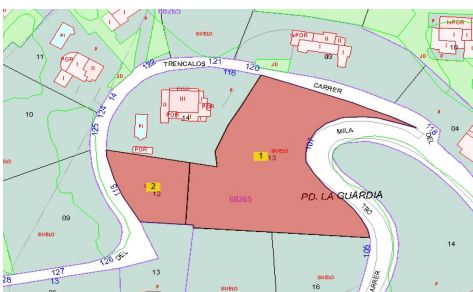

0

0

1m²

3,238m²

N/A

Nestled in the sought-after Costa Nova Panorama area of Jávea, these two urban plots are being sold together, offering a total of 3,238 m² of prime real estate. Positioned in an elevated location, the plots provide breathtaking sea views, making them an ideal setting for building a luxury villa or investment project.

Key Features:

Total Size: 3,238 m² (sold together)

Prime Location: Costa Nova Panorama, Jávea

Spectacular Sea Views

Urban Land: Suitable for residential development