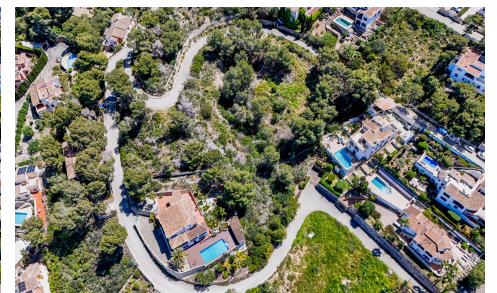

0

0

1m²

3,238m²

N/A

Nestled in the sought-after Costa Nova Panorama area of Jávea, these two urban plots are being sold together, offering a total of 3,238 m² of prime real estate. Positioned in an elevated location, the plots provide breathtaking sea views, making them an ideal setting for building a luxury villa or investment project.

Key Features:

Total Size: 3,238 m² (sold together)

Prime Location: Costa Nova Panorama, Jávea

Spectacular Sea Views