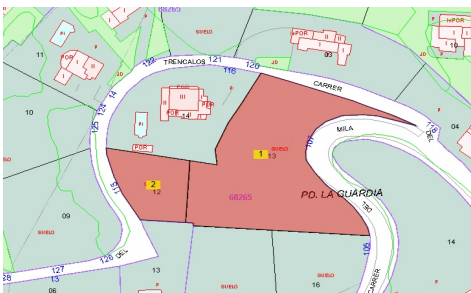

0

0

1m²

3,238m²

N/A

Nestled in the sought-after Costa Nova Panorama area of Jávea, these two urban plots are being sold together, offering a total of 3,238 m² of prime real estate. Positioned in an elevated location, the plots provide breathtaking sea views, making them an ideal setting for building a luxury villa or investment project.

Key Features:

Total Size: 3,238 m² (sold together)

Prime Location: Costa Nova Panorama, Jávea

Spectacular Sea Views