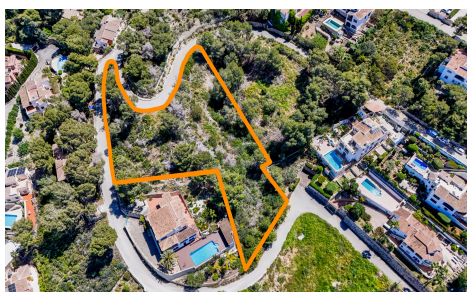

0

0

1m²

3,238m²

N/A

Nestled in the sought-after Costa Nova Panorama area of Jávea, these two urban plots are being sold together, offering a total of 3,238 m² of prime real estate. Positioned in an elevated location, the plots provide breathtaking sea views, making them an ideal setting for building a luxury villa or investment project.

Key Features:

Total Size: 3,238 m² (sold together)

Prime Location: Costa Nova Panorama, Jávea

Spectacular Sea Views

Urban Land: Suitable for residential development