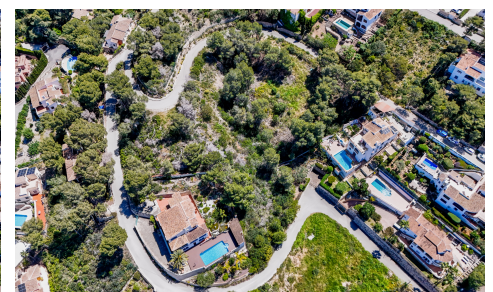

0

0

1m²

3,238m²

N/A

Nestled in the sought-after Costa Nova Panorama area of Jávea, these two urban plots are being sold together, offering a total of 3,238 m² of prime real estate. Positioned in an elevated location, the plots provide breathtaking sea views, making them an ideal setting for building a luxury villa or investment project.

Key Features:

Total Size: 3,238 m² (sold together)

Prime Location: Costa Nova Panorama, Jávea

Spectacular Sea Views

Urban Land: Suitable for residential development