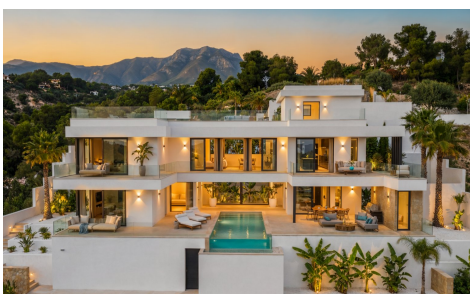

5

4

456m²

1,000m²

N/A

Chalet/Villa in Calpe - Empedrola SUP A20-1 Plot, project, construction project with perfect sea view
Details : 1000m² ; 4 bedrooms; 4 bathrooms; large terrace; swimming pool Perfect sea and panoramic views in the mountains, top location
TOP Design Empedrola II A20-1 1000m² + 456m², 5 bedrooms, 4 bathrooms, 100% SEA VIEWS. As it is a pre-project, the client will be able to personalise with the architect any detail and finish that he or she deems appropriate. Contact us for more information and to visit the place.