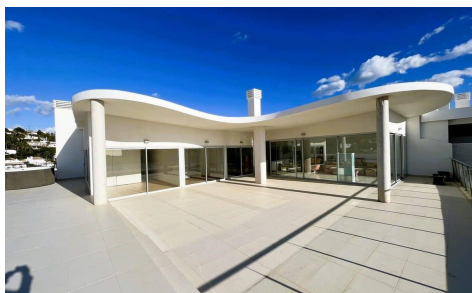

MLS75787C

Penthouse in Benalmadena

€1,249,000

3

3

357m²

N/A

*** STUNNING BUTTERFLY PENTHOUSE WITH HUGE 172SQM TERRACE, SOUTHWEST FACING AND PANORAMIC VIEWS TO THE SEA, FUENGIROLA AND THE MOUNTAIN *** **
 READY TO MOVE IN *** Spacious luxury penthouse ready to move in, with large terrace on one floor. The property has an exterior spa and is in very good condition. Excellent construction qualities. The property stands out for its southwest orientation with the best afternoon sun all year round. The best height of the project. The luxury is latent as you enter through its exclusive lobby with panoramic lift, Business Center for your business meetings and the Sky Lounge that will be the perfect ending to your day...(Ask for More Details!)