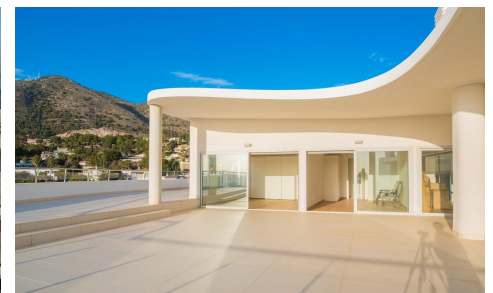

MLS75787C

Penthouse in Benalmadena

€1,249,000

3

3

357m²

N/A

*** STUNNING BUTTERFLY PENTHOUSE WITH HUGE 172SQM TERRACE, SOUTHWEST FACING AND PANORAMIC VIEWS TO THE SEA, FUENGIROLA AND THE MOUNTAIN *** **
 READY TO MOVE IN *** Spacious luxury penthouse ready to move in, with large terrace on one floor. The property has an exterior spa and is in very good condition. Excellent construction qualities. The property stands out for its southwest orientation with the best afternoon sun all year round. The best height of the project. The luxury is latent as you enter through its exclusive lobby with panoramic lift, Business Center for your business meetings and the Sky Lounge that will be the perfect ending to your day...(Ask for More Details!)