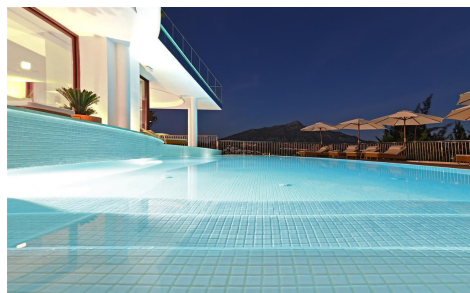

## Villa in Nueva Andalucia

€4,400,000

7

6

455m<sup>2</sup>

1,445m<sup>2</sup>

Located in the exclusive Golf Vally in Nueva Andalucía, a 5 min drive from Puerto Banus town centre, as well as to beaches and recreational areas.

This newly renovated villa is built to the highest standard and designed by the renowned architect Angel Taborda, known worldwide for his avant-garde style. When entering this remarkable villa the modern architecture harmonious melt together with a panoramic view over La Concha Mountain, Las Brisas golf and the Mediterranean Sea. You instantly feel at peace while exploring the rest of the beautiful house - divided over 3 levels, having carefully considered the distribution to maximize the light and magnificent views surrounding the property.