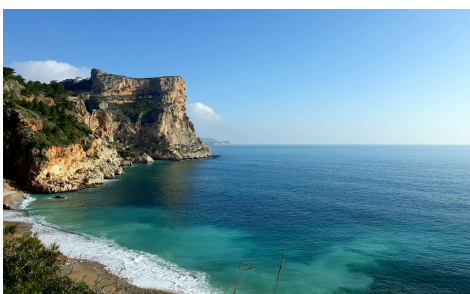

MLS58657C

Villa in Benitachell

€2,720,000

4

5

832m²

1,087m²

This modern newly built villa is located on the Cumbre del Sol and offers stunning views of the countryside and the sea. The villa is distributed over 3 floors. On the top floor there are 3 double bedrooms each with their own bathroom en suite. Downstairs there is a spacious lounge with dining area, a fully fitted modern kitchen, a laundry room, a guest toilet and the master bedroom with dressing room and bathroom en suite. This villa also has a basement which can be used for various purposes such as a separate guest apartment or a gym. From the spacious partly covered terrace with pool you can enjoy the...(Ask for More Details!)