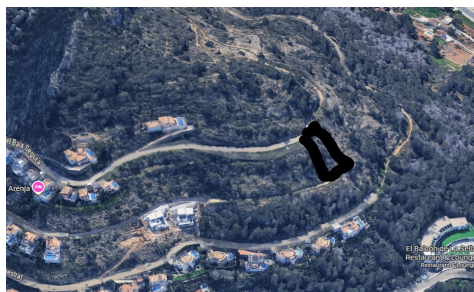

**Land a Plots in Pedreguer** **€230,000**

0

0

329m<sup>2</sup>

1,319m<sup>2</sup>

N/A

Located in the prestigious La Sella residential area of Pedreguer, this 1,319 m<sup>2</sup> plot offers the perfect setting to build a stunning villa with spectacular panoramic views stretching all the way to Cullera and the Mediterranean Sea.

Set on Carrer del Baix Segura, in a quiet, established neighborhood surrounded by nature and elegant villas, the plot is fully urbanized and ready to build.

According to local planning regulations:

Maximum buildability: 329.75 m<sup>2</sup> (0.25 m<sup>2</sup>t/m<sup>2</sup>s)

Maximum occupation: 395.70 m<sup>2</sup> (30%)

Maximum height: 9.40m (7m from the platform up to 2m total)