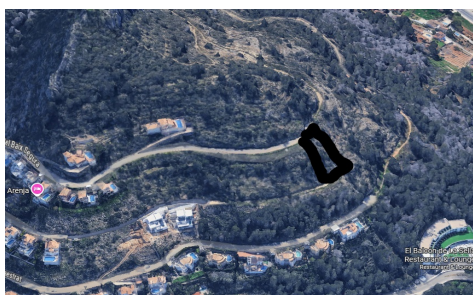

Land a Plots in Pedreguer **€230,000**

0

0

329m²

1,319m²

N/A

Located in the prestigious La Sella residential area of Pedreguer, this 1,319 m² plot offers the perfect setting to build a stunning villa with spectacular panoramic views stretching all the way to Cullera and the Mediterranean Sea.

Set on Carrer del Baix Segura, in a quiet, established neighborhood surrounded by nature and elegant villas, the plot is fully urbanized and ready to build.

According to local planning regulations:

Maximum buildability: 329.75 m² (0.25 m²t/m²s)