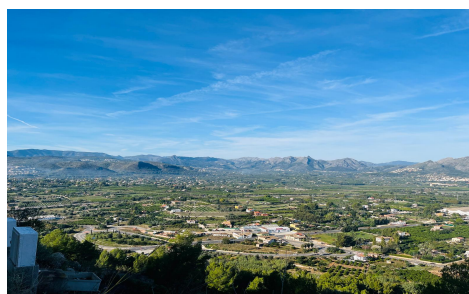

Land a Plots in Pedreguer **€230,000**

0

0

329m²

1,319m²

N/A

Located in the prestigious La Sella residential area of Pedreguer, this 1,319 m² plot offers the perfect setting to build a stunning villa with spectacular panoramic views stretching all the way to Cullera and the Mediterranean Sea.

Set on Carrer del Baix Segura, in a quiet, established neighborhood surrounded by nature and elegant villas, the plot is fully urbanized and ready to build.

According to local planning regulations:

Maximum buildability: 329.75 m² (0.25 m²t/m²s)