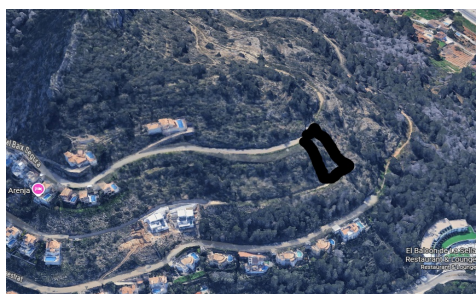

Land a Plots in Pedreguer **€230,000**

0

0

329m²

1,319m²

N/A

Located in the prestigious La Sella residential area of Pedreguer, this 1,319 m² plot offers the perfect setting to build a stunning villa with spectacular panoramic views stretching all the way to Cullera and the Mediterranean Sea.

Set on Carrer del Baix Segura, in a quiet, established neighborhood surrounded by nature and elegant villas, the plot is fully urbanized and ready to build.

According to local planning regulations:

Maximum buildability: 329.75 m² (0.25 m²t/m²s)

Maximum occupation: 395.70 m² (30%)

Maximum height: 9.45m (7m from the platform up to 2m total)