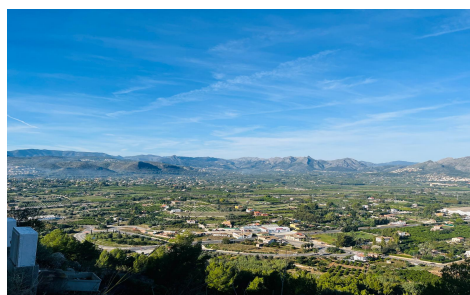

Land a Plots in Pedreguer **€230,000**

0

0

329m²

1,319m²

N/A

Located in the prestigious La Sella residential area of Pedreguer, this 1,319 m² plot offers the perfect setting to build a stunning villa with spectacular panoramic views stretching all the way to Cullera and the Mediterranean Sea.

Set on Carrer del Baix Segura, in a quiet, established neighborhood surrounded by nature and elegant villas, the plot is fully urbanized and ready to build.

According to local planning regulations:

Maximum buildability: 329.75 m² (0.25 m²t/m²s)