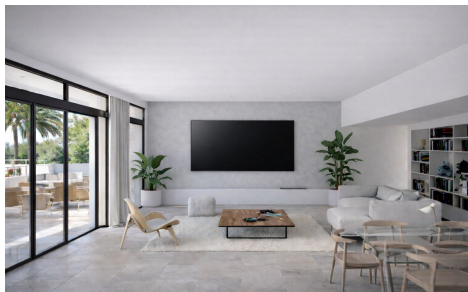

MLS35416T

Villa in Benitachell **€1,575,000**

4

3

280m²

890m²

Luxury villa development for sale in Benitachell, Cumbre del Sol. 4 bedrooms, sea views, large swimming pool and close to Lady Elizabeth School.

Description

The villa is spread over two levels and has a practical layout. On the main floor, there is a spacious living and dining room with an open-plan kitchen, featuring a breakfast bar and utility room. The master bedroom has a dressing room and an en suite bathroom. There is also a second bedroom