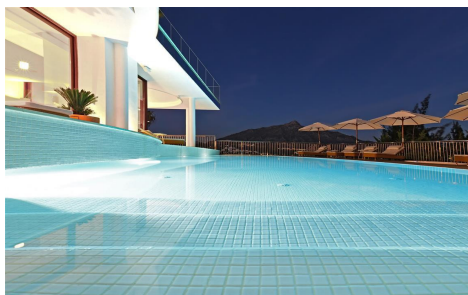

## Villa in Nueva Andalucia

€6,500

7

6

455m<sup>2</sup>

1,445m<sup>2</sup>

Located in the exclusive Golf Vally in Nueva Andalucía, a 5 min drive from Puerto Banus town centre, as well as to beaches and recreational areas.

This newly renovated villa is built to the highest standard and designed by the renowned architect Angel Taborda, known worldwide for his avant-garde style. When entering this remarkable villa the modern architecture harmonious melt together with a panoramic view over La Concha Mountain, Las Brisas golf and the Mediterranean Sea. You instantly feel at peace while exploring the rest of the beautiful house - divided over 3 levels, having carefully considered the distribution to maximize the light and magnificent views surrounding the property.