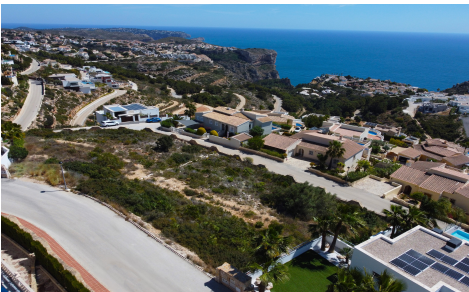

SM21037L

Villa in Benitachell

€2,249,000

3

4

266m²

1,000m²

Villa Altair is situated in the established Lirios de Cumbre del Sol estate. This house features a sleek and contemporary design that integrates seamlessly with Mediterranean nature. Each room is crafted to optimise light and views, creating a perfect harmony between architecture, comfort, and the environment. A home for those who seek peace and quiet without compromising sophistication.™™;

The villa is designed on three floors, making the most of the slope of the plot. The front door is on the top floor, opening into a spacious and bright daytime area where the living room, dining area, and kitchen form a single, open-plan space that connects to the terrace and infinity pool....(Ask for