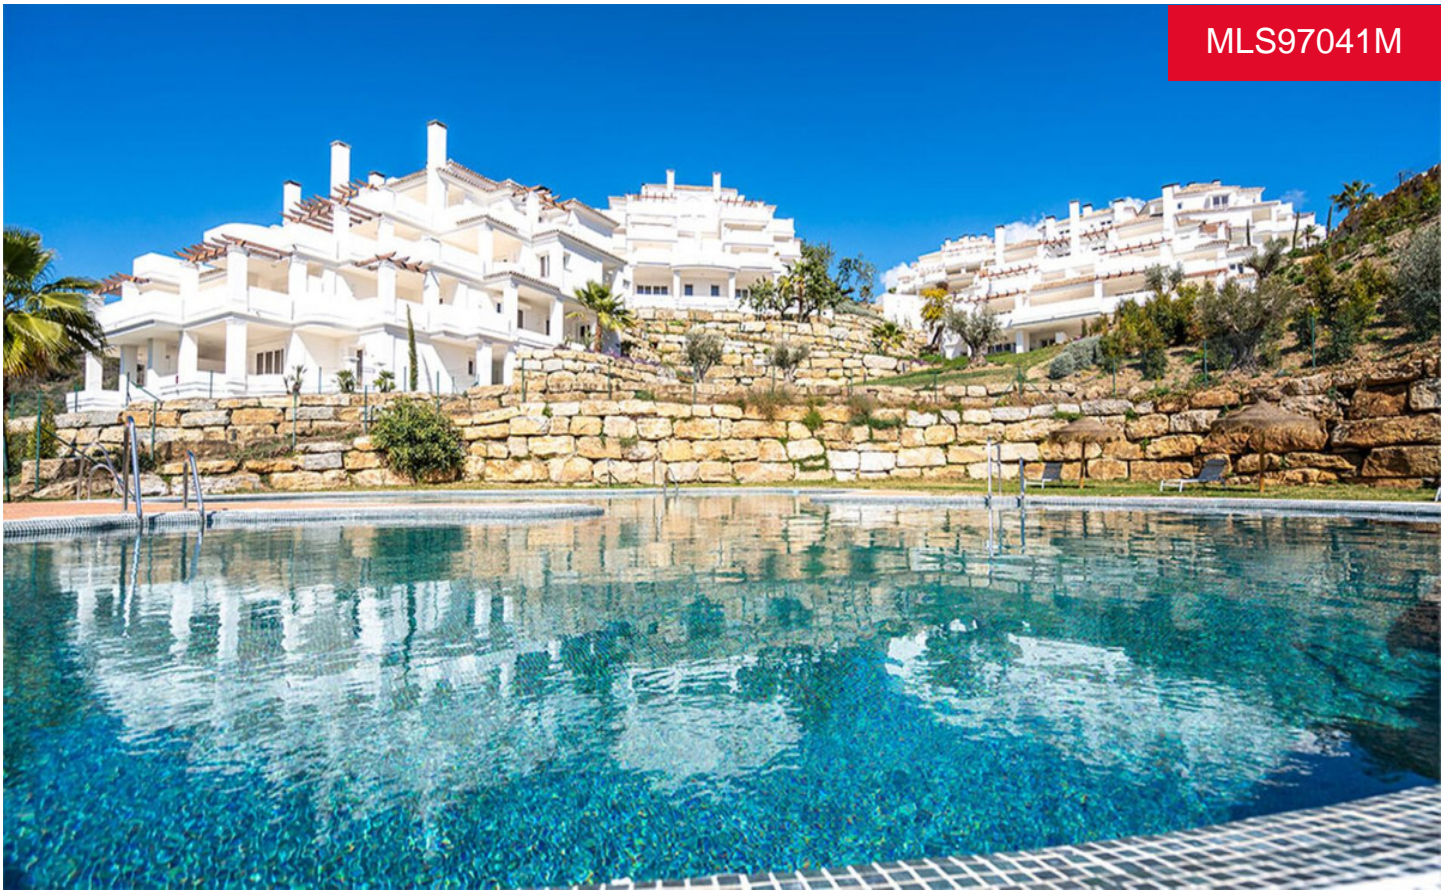

MLS97041M

Apartment in Aloha

€497,500