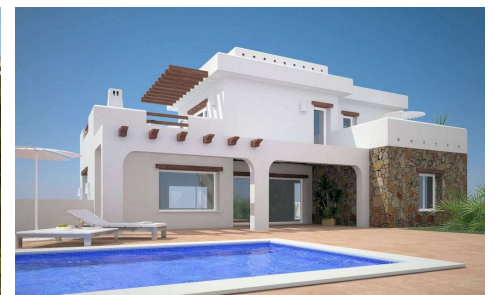

0

0

805m²

805m²

N/A

This 805m² building plot is situated in a prestigious urbanisation on the outskirts of Moraira. Fairly level plot with views of the surrounding countryside and within easy walking distance of Moraira and its beaches. The plot has good, easy access from the road. Some examples of artists impressions shown. Feel free to contact us for a no obligation building quote.