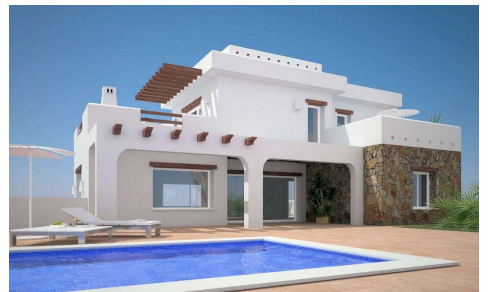

MLS78821J

Land a Plots in Moraira **€224,500**

0

0

805m²

805m²

N/A

This 805m2 building plot is situated en a prestigious urbanisation on the outskirts of Moraira. Fairly level plot with views of the surrounding countryside and within easy walking distance of Moraira and its beaches. The plot has good, easy access from the road. Some examples of artists impressions shown . Feel free to contact us for a no obligation building quote.