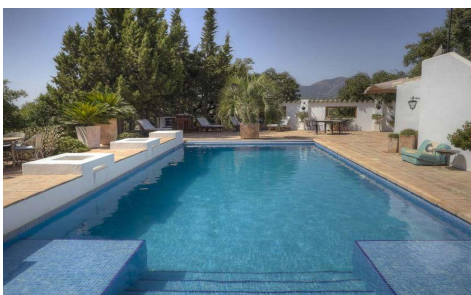

ES149402

Country House in Alhaurin El Grande **€1,750,000**

6

4

695m²

31,398m²

This imposing cortijo style country residence sits on the top of a hill overlooking some of the most spectacular scenery in Andalucía. It is the ideal location to get away from it all yet still within easy reach of Marbella & Málaga airport, both being around a 30 minute drive away. The main house is built over 3 floors in a marvellous rustic style with wooden beams, windows and terrac...(Ask for More Details!)