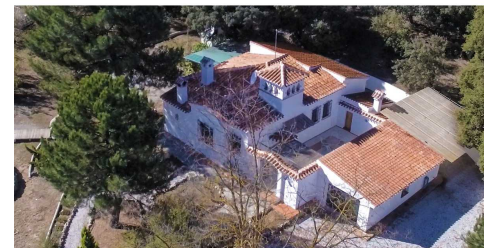

ES149040

Villa in Zafarraya

€275,000

2

2

138m²

5,010m²

Cortijo Sancho Panza is located a few kilometres outside of Alhama de Granada in a peaceful setting with a shared, short track of 600m leading to the property. There is a well-established garden with many trees providing natural shade, nice pool area and, unusually, a tennis court. The traditional brick-built BBQ is just off a nice shaded terrace, perfect for alfresco dining. Continuing ...(Ask for More Details!)