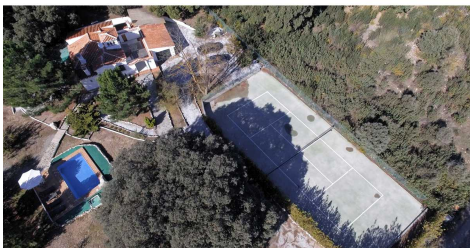

ES149040

Villa in Zafarraya

€275,000

2

2

138m²

5,010m²

Cortijo Sancho Panza is located a few kilometres outside of Alhama de Granada in a peaceful setting with a shared, short track of 600m leading to the property. There is a well-established garden with many trees providing natural shade, nice pool area and, unusually, a tennis court. The traditional brick-built BBQ is just off a nice shaded terrace, perfect for alfresco dining. Continuing ...(Ask for More Details!)