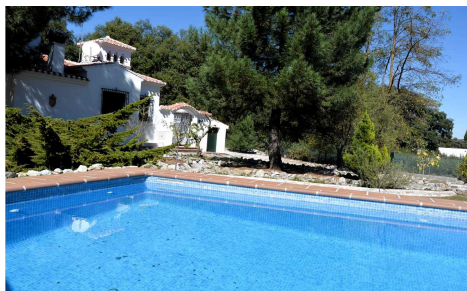

ES149040

Villa in Zafarraya

€275,000

2

2

138m²

5,010m²

Cortijo Sancho Panza is located a few kilometres outside of Alhama de Granada in a peaceful setting with a shared, short track of 600m leading to the property. There is a well-established garden with many trees providing natural shade, nice pool area and, unusually, a tennis court. The traditional brick-built BBQ is just off a nice shaded terrace, perfect for alfresco dining. Continuing ...(Ask for More Details!)