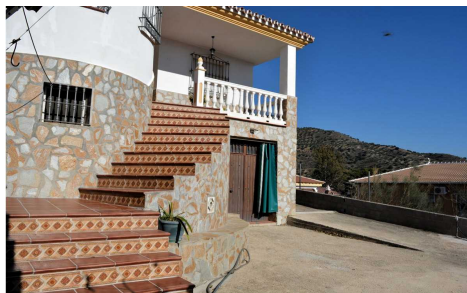

ES149067

Villa in Ponte Don Manuel

€185,000

3

1

160m²

800m²

N/A