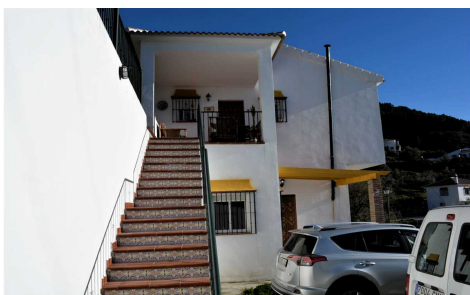

ES149061

Villa in Alcaucã-n **€189,950**

4

2

132m²

1,210m²

N/A

Casa Solano Alto is essentially two properties within one. The current Spanish owners designed this property in a way that there are two fully self contained apartments , one on each level, with extensive Westerly views spanning right over the Alcaucin valley and mountains towards Lake Vinuela. A very quiet, no through road with tarmac access and all mains services this detached property...(Ask for More Details!)