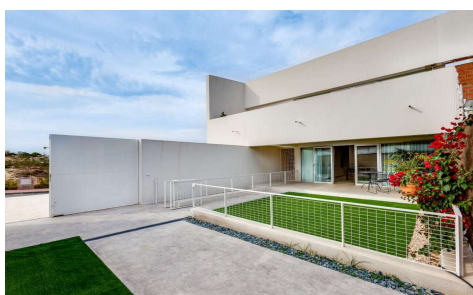

2

2

72m²

72m²

N/A

The Residential is formed by three blocks of two heights, of extremely horizontal proportions, implanted respecting the original topography of the plot favoring the distant views towards the salt flats of Torrevieja. In this way, three 'platforms' are generated at different levels that are connected by gentle slope roads that run through the interior of the urbanization. The architecture ... (Ask for More Details!)