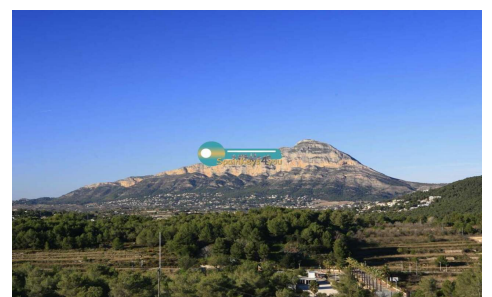

ES152905

Villa in Javea **€990,000**

3

4

210m²

1,000m²

N/A

Defined by its flowing curved shapes and striking design, The Villa blends seamlessly into the surrounding landscape. Inspired by nature, its contemporary architecture embraces the beauty of curves and brings this unique villa to life in Monte Olimpo residential in Javea. With panoramic mountain and sea views in a prime location in Javea, it is located just a short drive from the sandy bea...(Ask for More Details!)